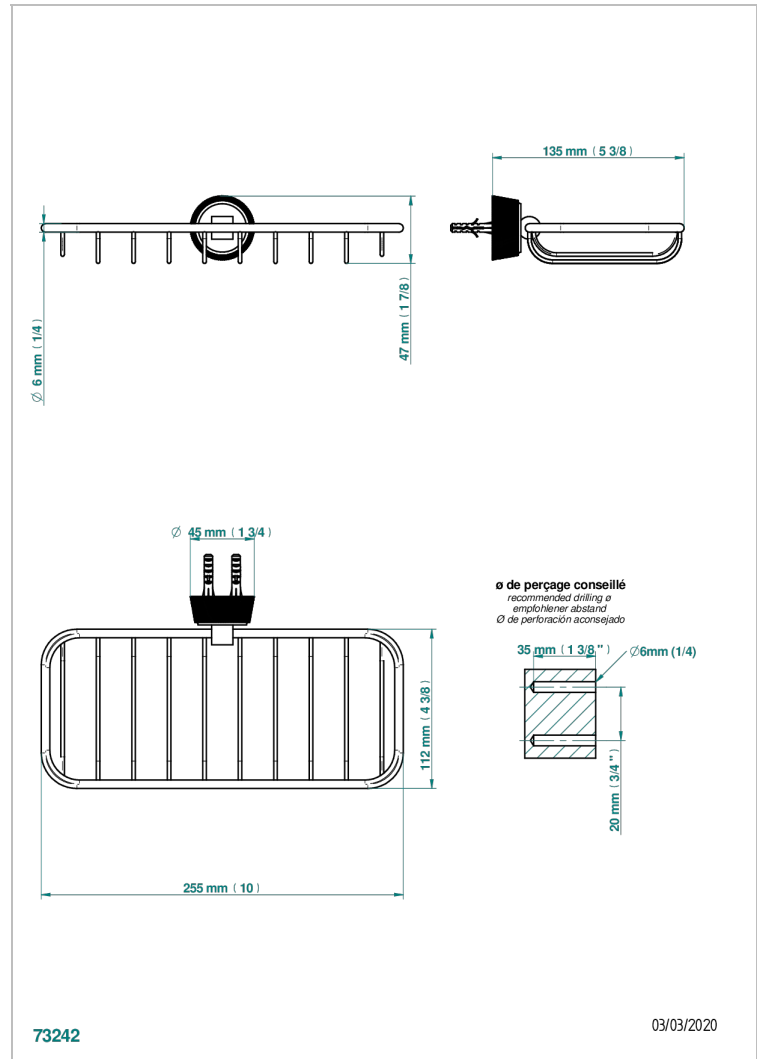

# CORVAIR HOWLITE

U8F-620A

Soap basket, wall mounted 10" x 4"3/8

THG<sup>®</sup>  
PARIS

73242

03/03/2020

## CHARACTERISTIC

- Corvaire Howlite
- Soap basket, wall mounted 10" x 4"3/8