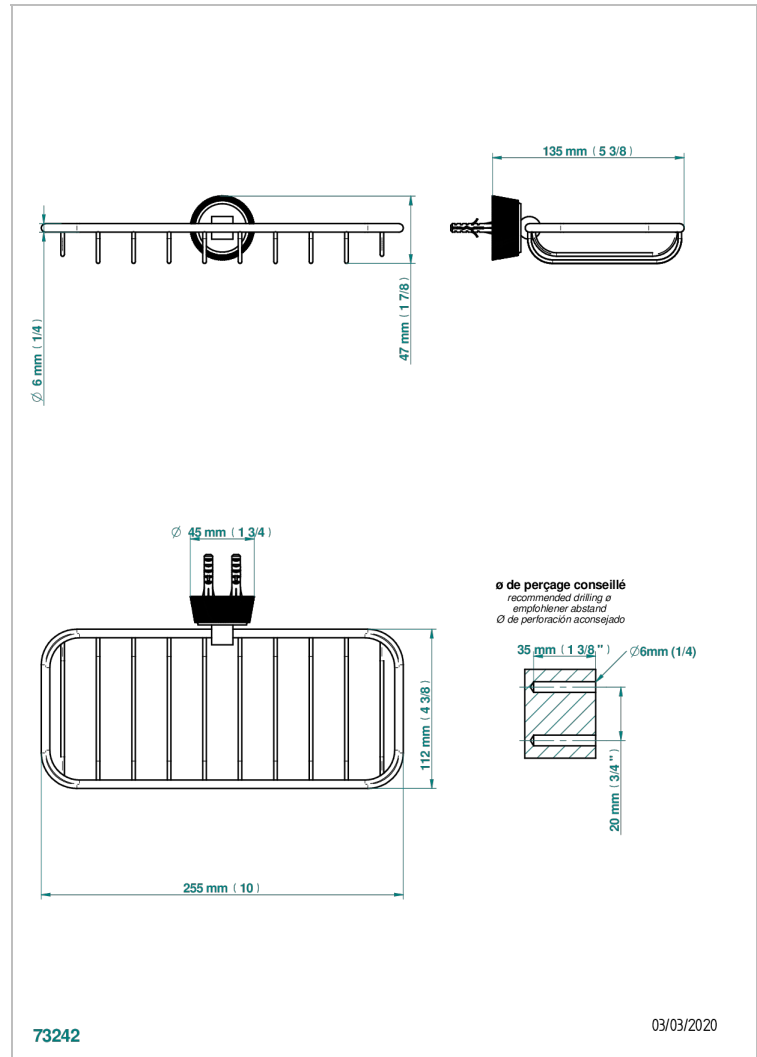

CORVAIR HOWLITE

U8F-620A

Net soap dish

THG[®]
PARIS

CHARACTERISTIC

- Corvaire Howlite
- Net soap dish

AVAILABLE FINITIONS

Black ceram - D30
Blush PVD - H62
Brass color PVD - H49
Brown bronze color PVD - F33
Gold color PVD - H52
Graphite PVD - H64