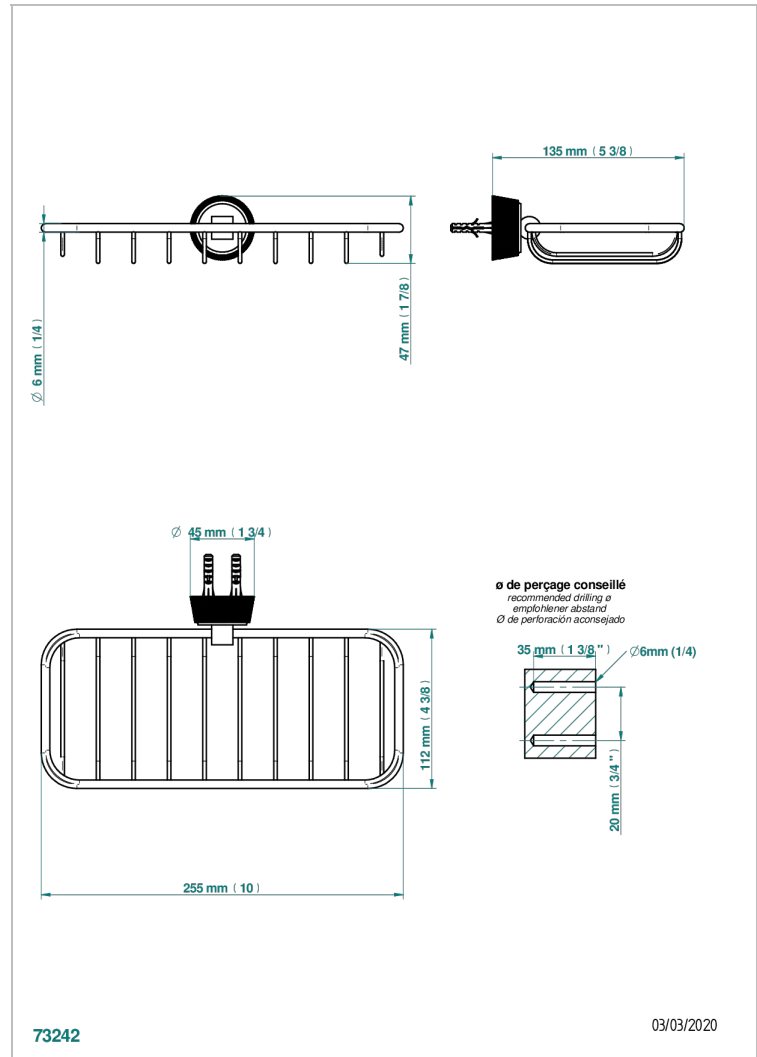

CORVAIR HOWLITE

U8F-620A

Net soap dish

THG[®]
PARIS

73242

03/03/2020

CHARACTERISTIC

- Corvaire Howlite
- Net soap dish