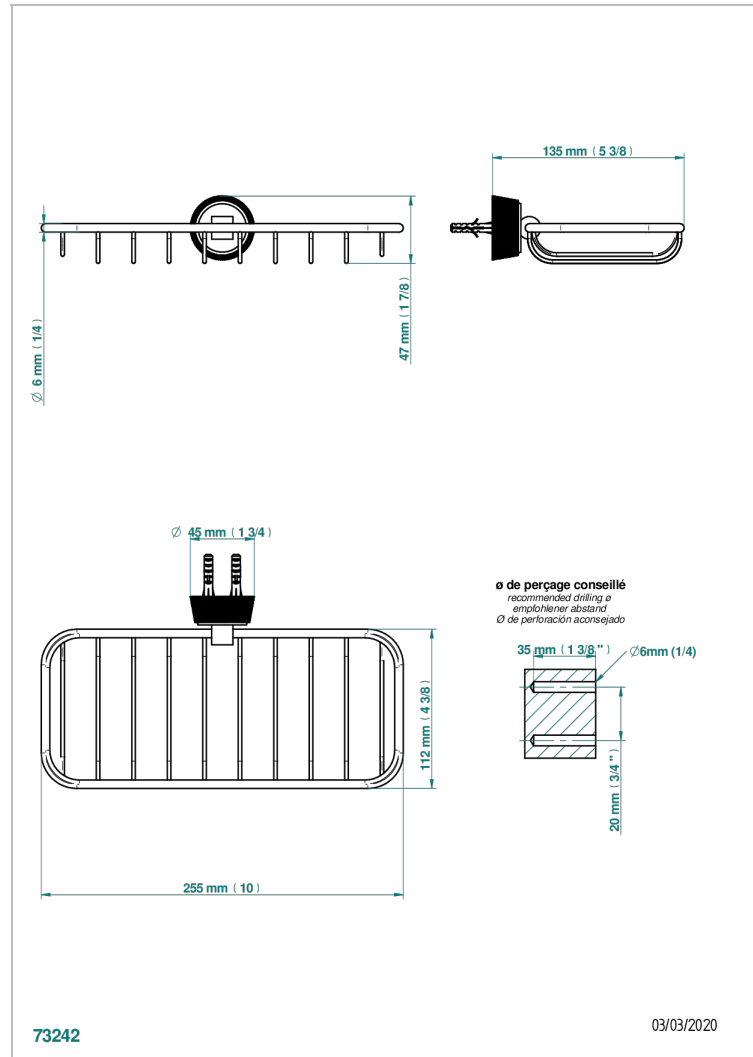

CORVAIR WITH LEVER HANDLES

U8E-620A

Soap basket, wall mounted 10" x 4"3/8

CHARACTERISTIC

- Corvaire with lever handles
- Soap basket, wall mounted 10" x 4"3/8

AVAILABLE FINITIONS

Black ceram - D30
Blush PVD - H62
Brass color PVD - H49
Brown bronze color PVD - F33
Chrome polished - A02
Gold color PVD - H52

Matt nickel color PVD - H56
Nickel color PVD - H55
Nickel polished - B01
Polished chrome with gold inlay - GA1
Soft gold - F30
Soft matt gold - F31

Umber PVD - H66