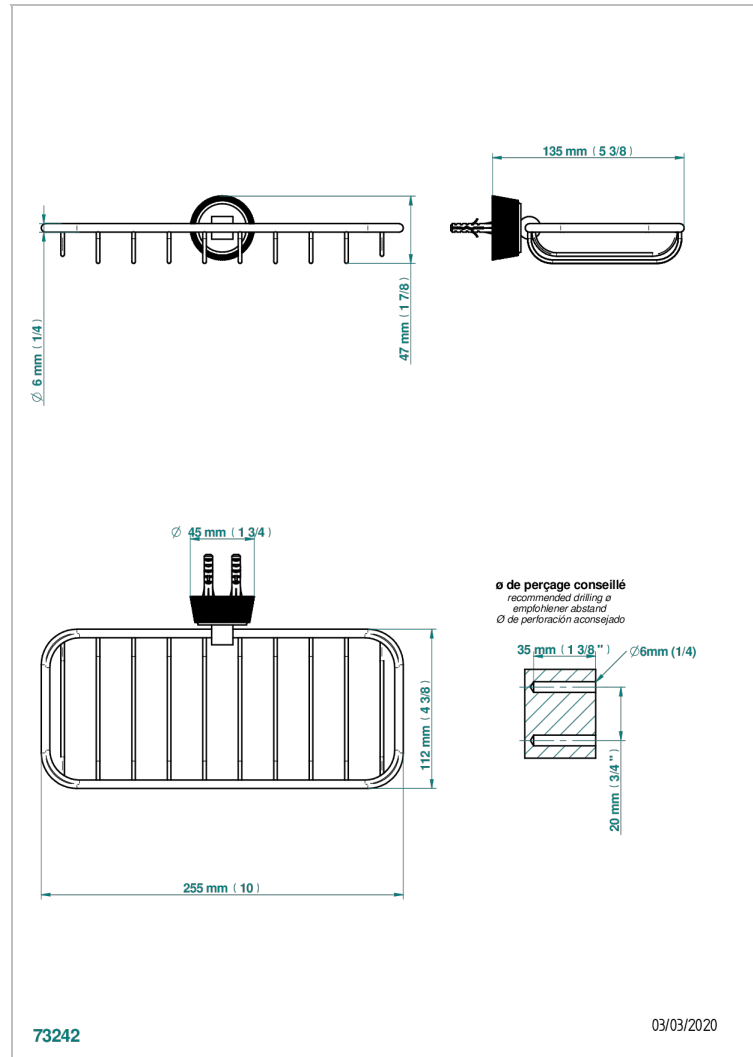

CORVAIR WITH LEVER

U8E-620A

Net soap dish

CHARACTERISTIC

- Corvaire with lever
- Net soap dish

AVAILABLE FINITIONS

Black ceram - D30
Blush PVD - H62
Brass color PVD - H49
Brown bronze color PVD - F33
Gold color PVD - H52
Graphite PVD - H64