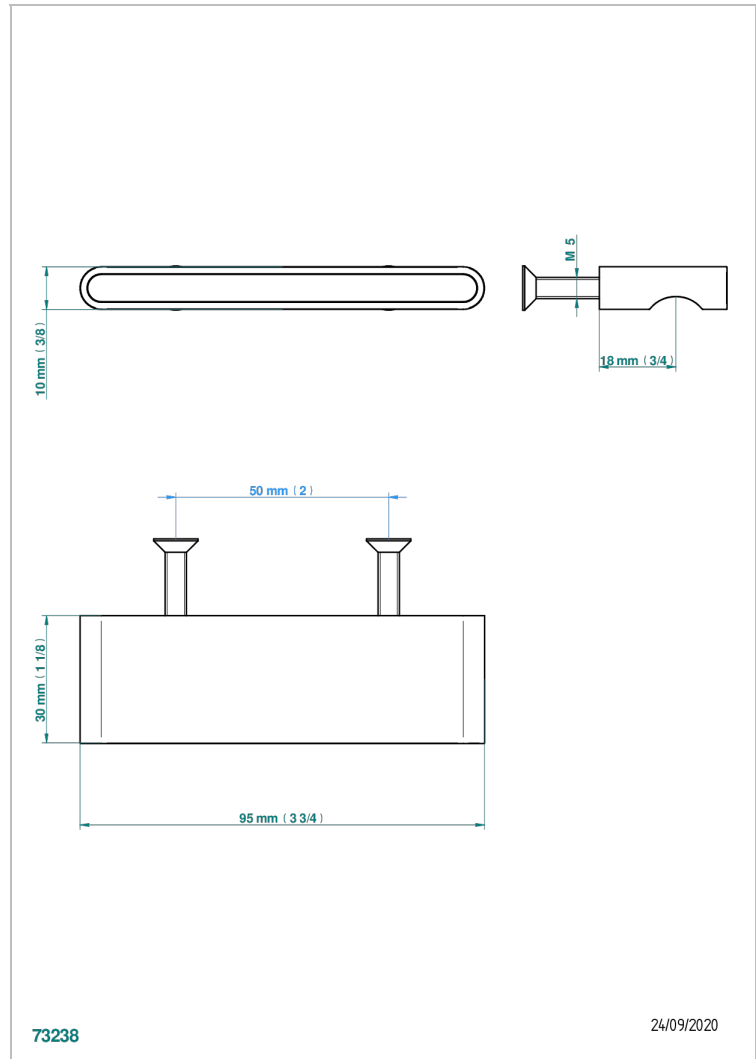

# ICON-X TITANIUM WITH LEVER

U7M-26BP

Medium size knob

## CHARACTERISTIC

- Icon-x titanium with lever
- Medium size knob