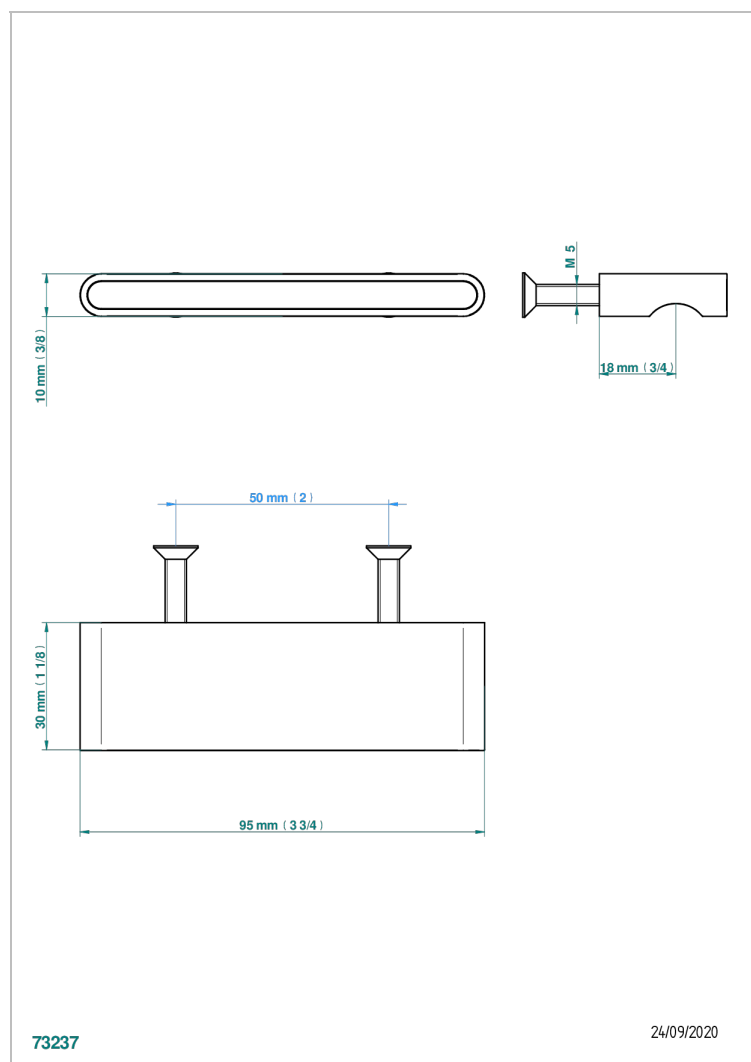

ICON-X METAL INLAYS WITH LEVER HANDLES

U7K-26BP

Medium size knob

CHARACTERISTIC

- Icon-x metal inlays with lever handles
- Medium size knob

AVAILABLE FINITIONS

Black ceram - D30
Blush PVD - H62
Brass color PVD - H49
Brown bronze color PVD - F33
Chrome polished - A02
Gold color PVD - H52

Nickel antique / Sovereign - H28
Nickel color PVD - H55
Nickel polished - B01
Polished chrome with gold inlay - GA1
Soft gold - F30
Soft matt gold - F31

Umber PVD - H66