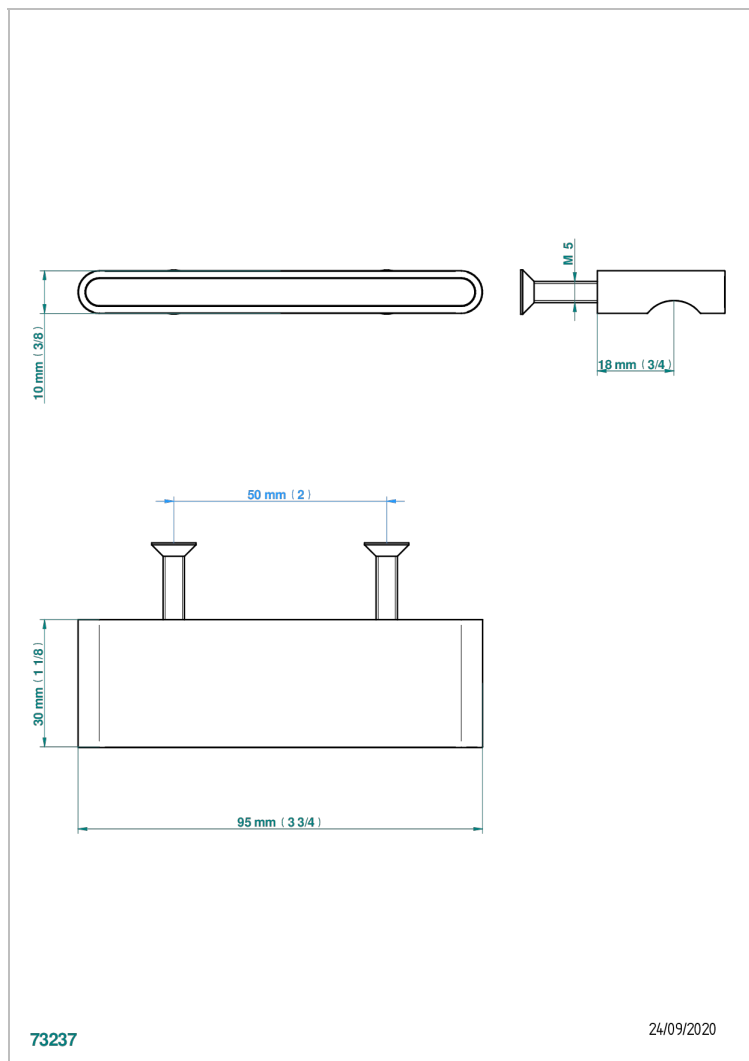

ICON-X METAL INLAYS WITH LEVER

U7K-26BP

Medium size knob

CHARACTERISTIC

- Icon-x metal inlays with lever
- Medium size knob

AVAILABLE FINITIONS

Antique nickel - H28
Black ceram - D30
Blush PVD - H62
Brass color PVD - H49
Brown bronze color PVD - F33
Gold color PVD - H52