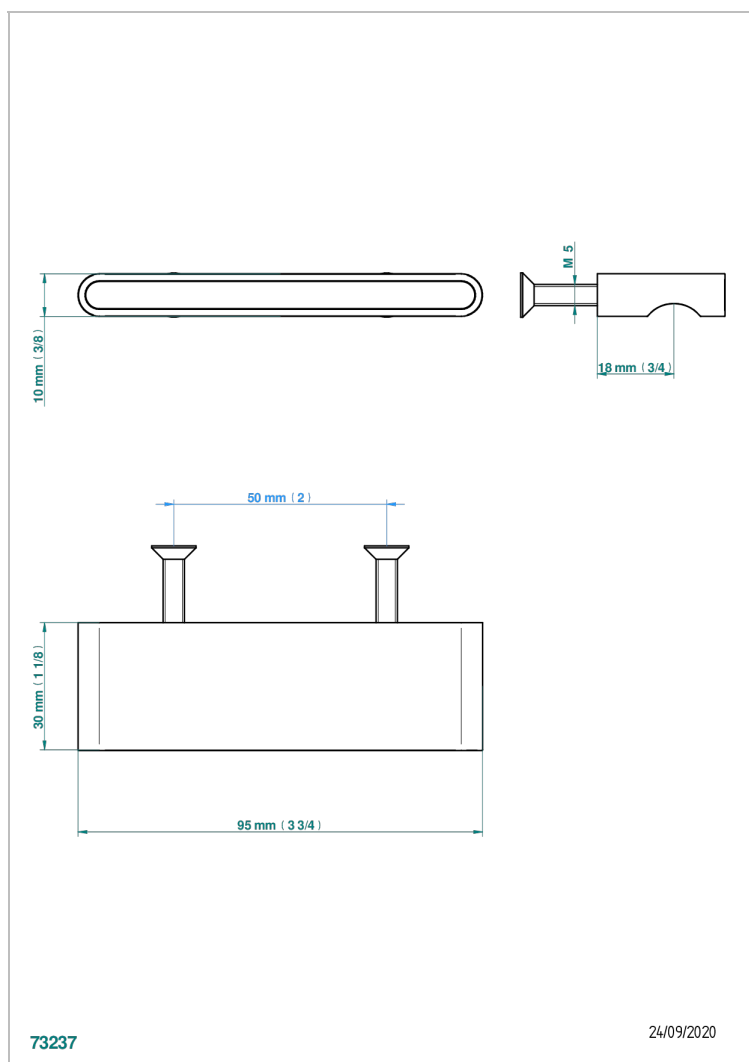

# ICON-X METAL INLAYS WITH LEVER

U7K-26BP

Medium size knob

## CHARACTERISTIC

- Icon-x metal inlays with lever
- Medium size knob