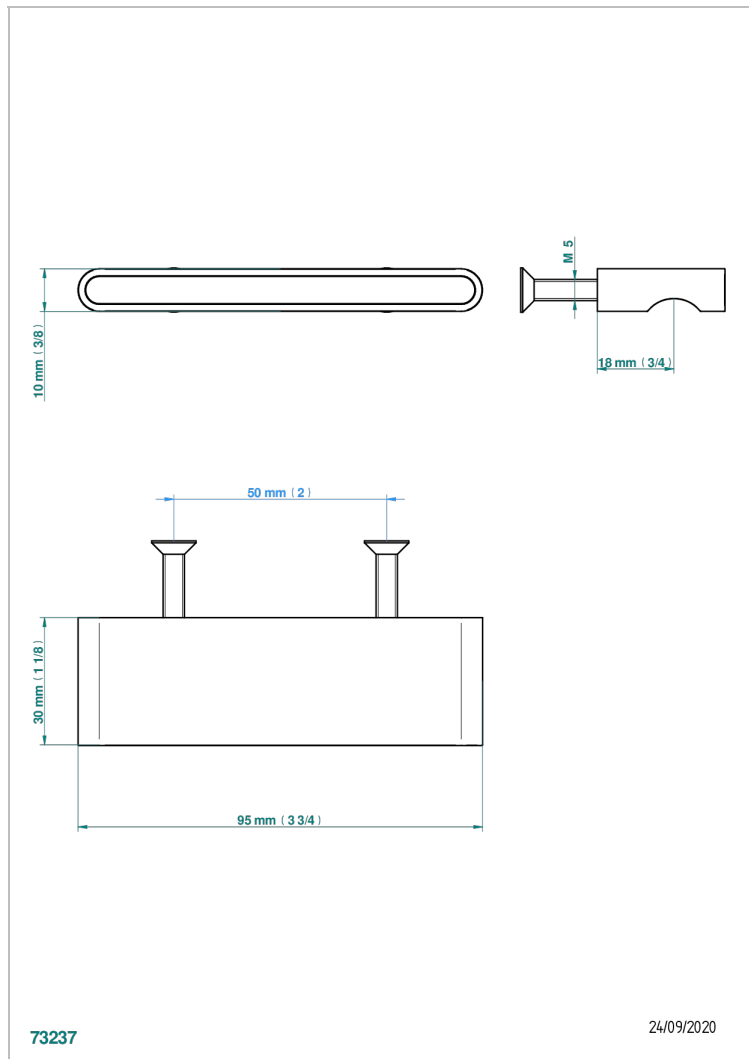

ICON-X METAL INLAYS WITH LEVER

U7K-26BP

中号按钮

THG[®]
PARIS

73237

24/09/2020

特色

- Icon-X Metal inlays with lever
- 中号按钮