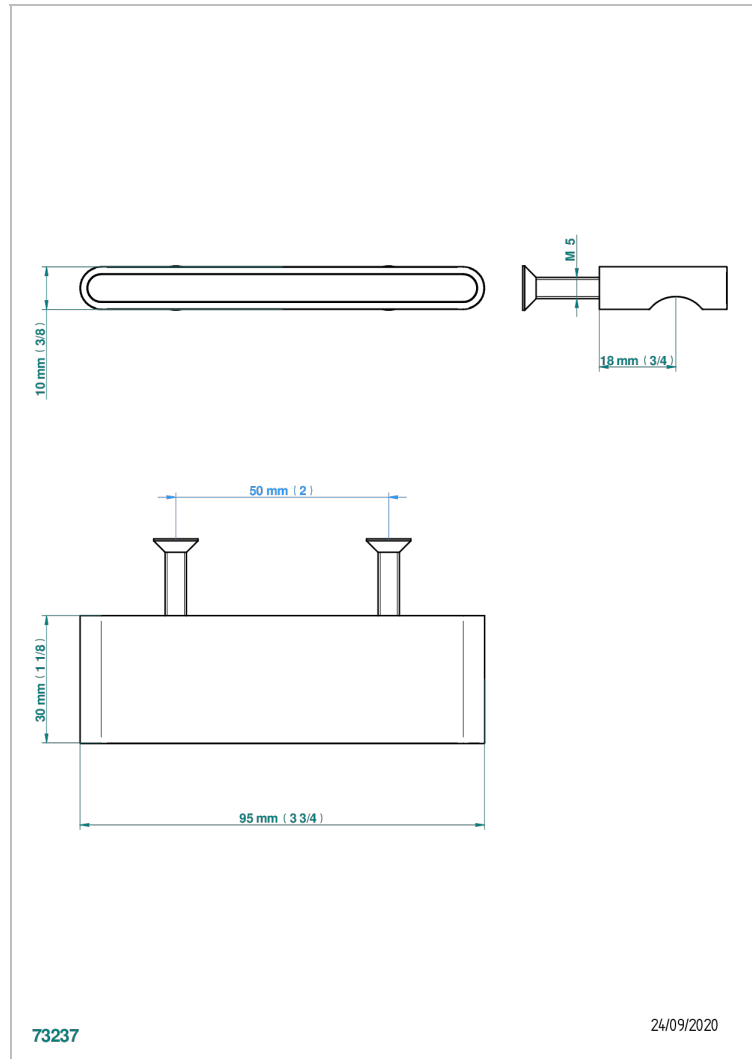

ICON-X METAL INLAYS

U7J-26BP

Medium size knob

73237

24/09/2020

CHARACTERISTIC

- Icon-x metal inlays
- Medium size knob

AVAILABLE FINITIONS