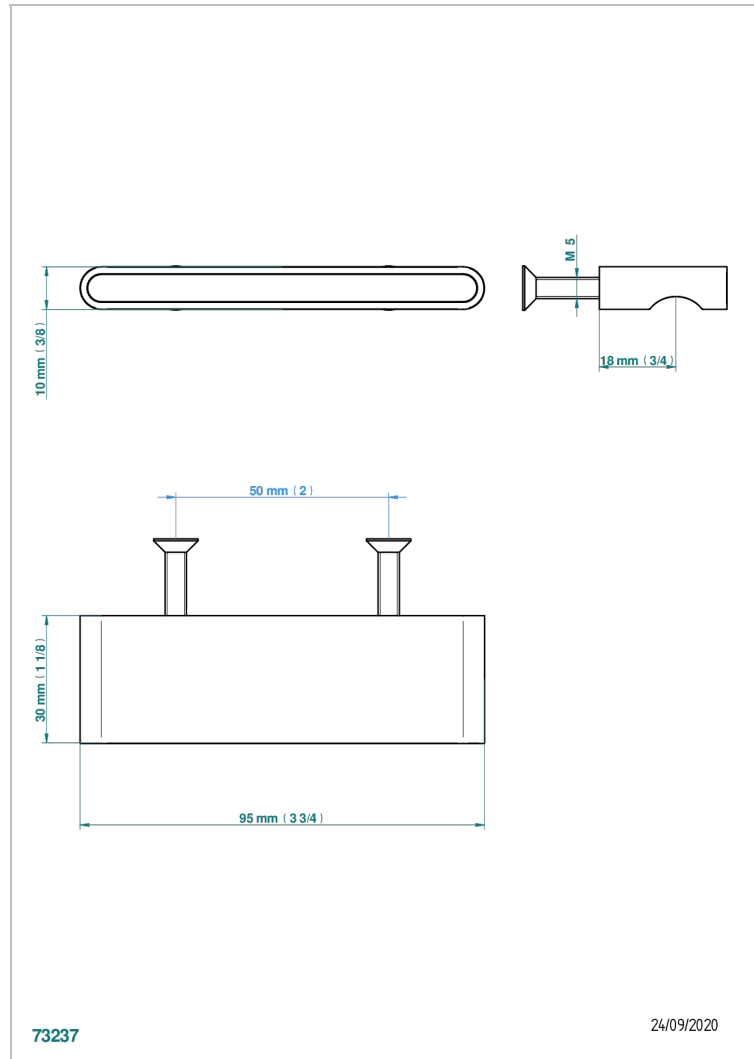

ICON-X METAL INLAYS

U7J-26BP

Medium size knob

73237

24/09/2020

CHARACTERISTIC

- Icon-x metal inlays
- Medium size knob

AVAILABLE FINITIONS