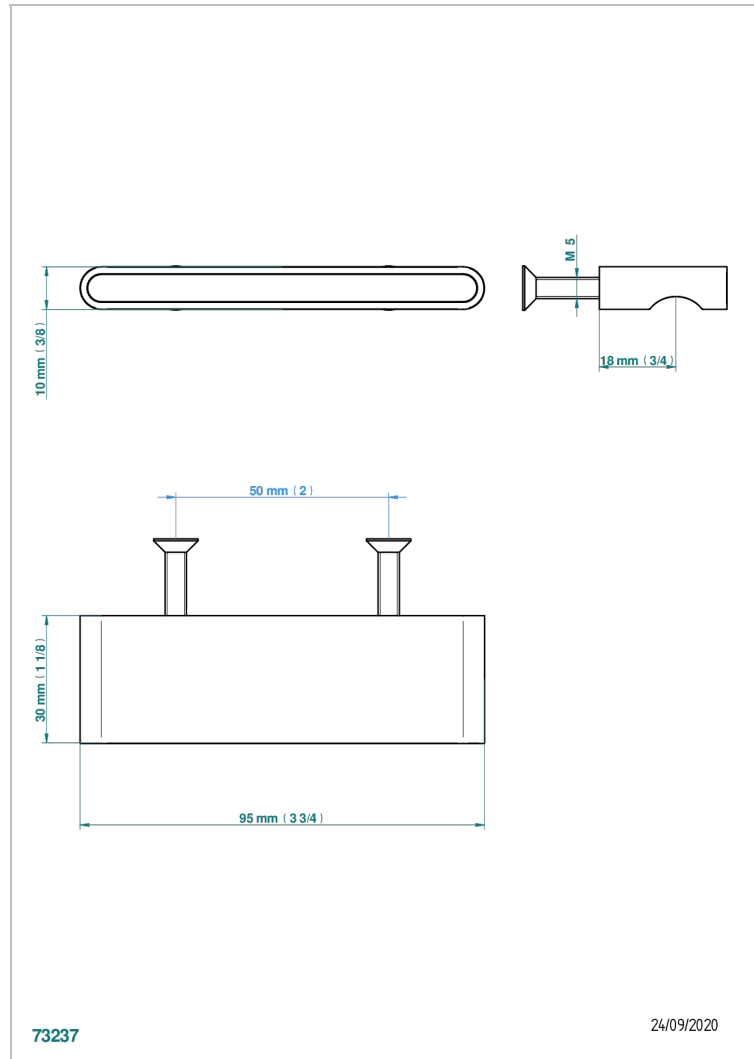

# ICON-X METAL INLAYS

U7J-26BP

Medium size knob

## CHARACTERISTIC

- Icon-x metal inlays
- Medium size knob