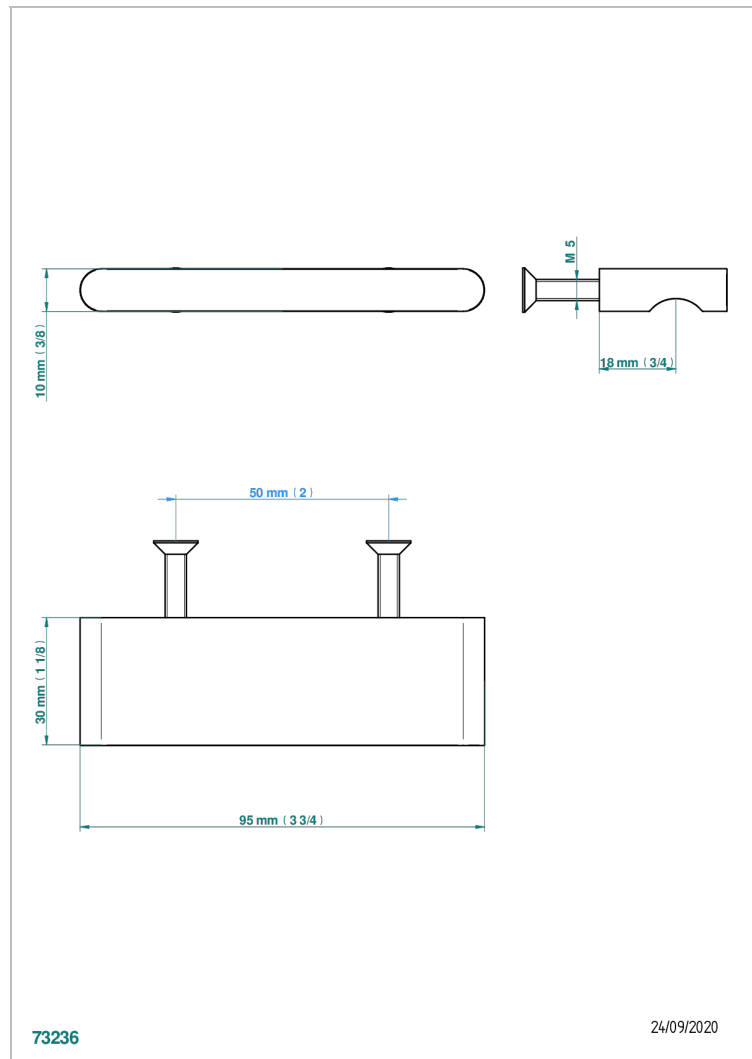

# ICON-X WITH LEVER HANDLES

U7H-26BP

Medium size knob

## CHARACTERISTIC

- Icon-x with lever handles
- Medium size knob