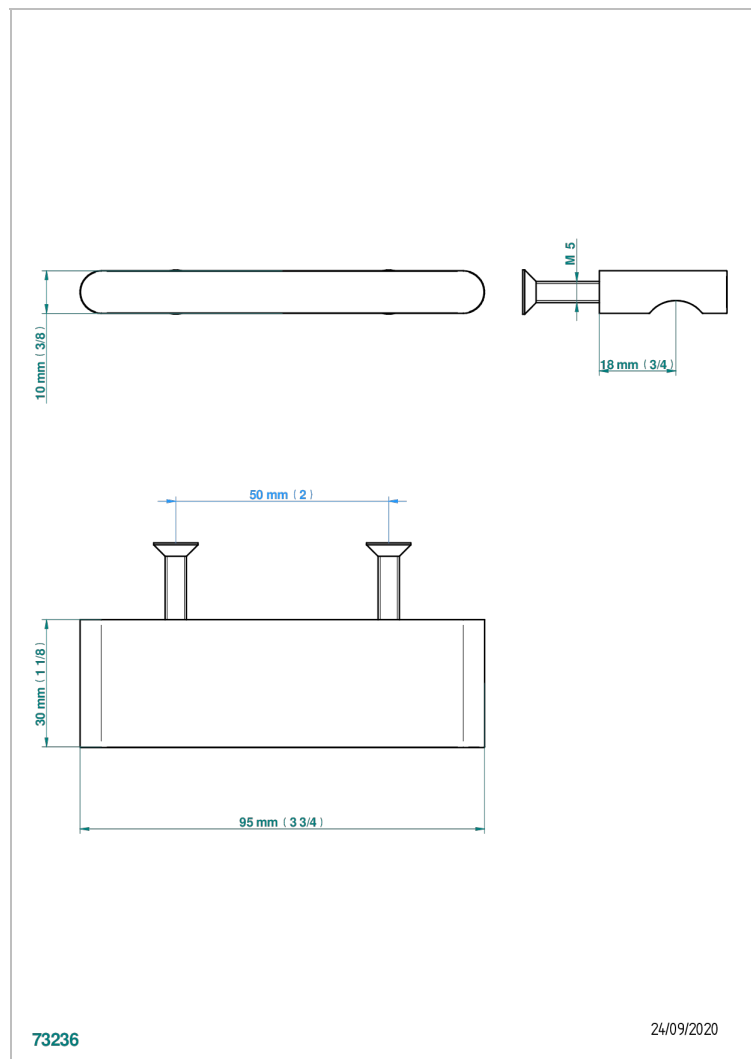

# ICON-X WITH LEVER

U7H-26BP

Medium size knob

## CHARACTERISTIC

- Icon-x with lever
- Medium size knob