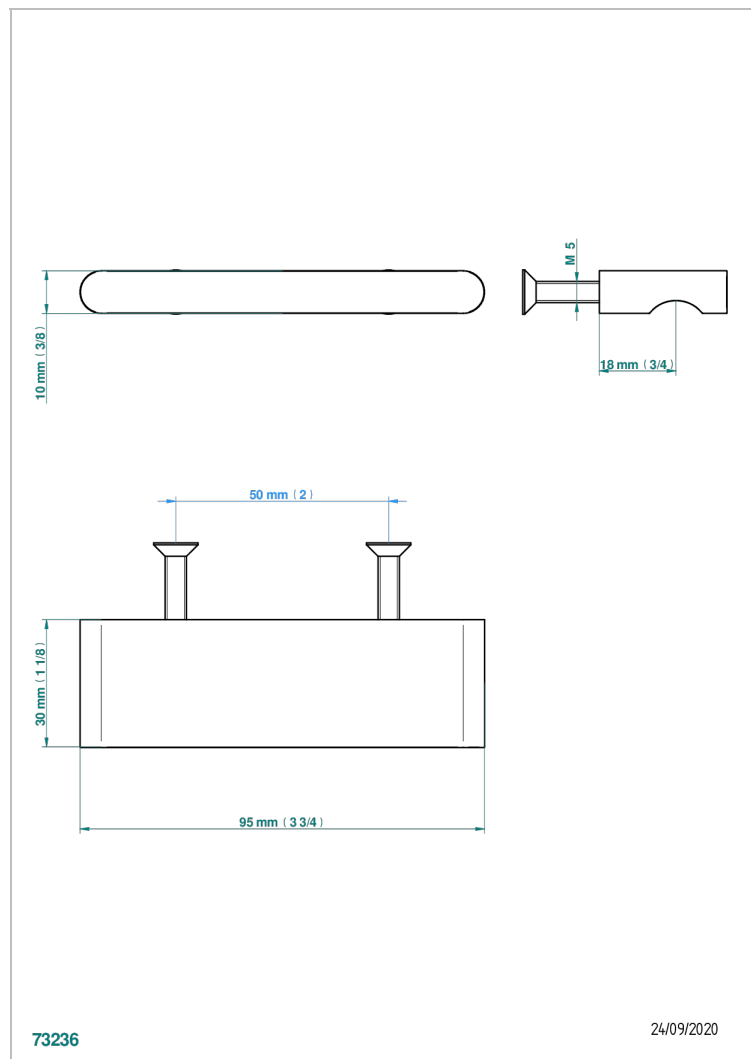

ICON-X WITH LEVER

U7H-26BP

Medium size knob

CHARACTERISTIC

- Icon-x with lever
- Medium size knob

AVAILABLE FINITIONS

Antique nickel - H28
Black ceram - D30
Blush PVD - H62
Brass color PVD - H49
Brown bronze color PVD - F33
Gold color PVD - H52