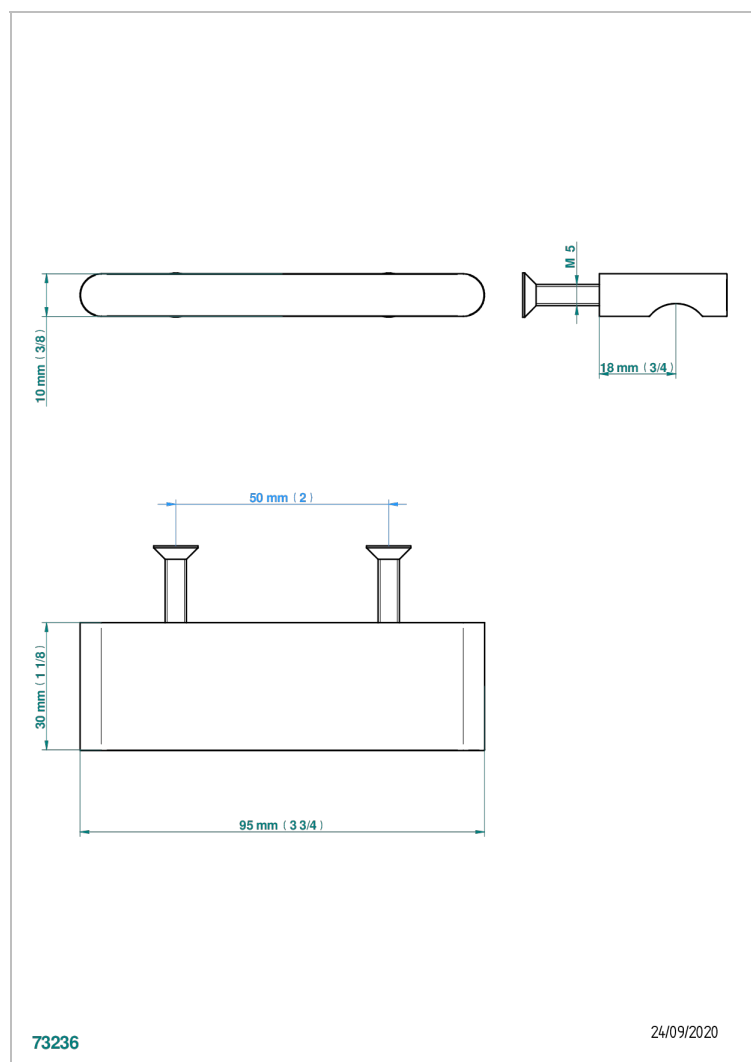

ICON-X WITH LEVER

U7H-26BP

Medium size knob

CHARACTERISTIC

- Icon-x with lever
- Medium size knob

AVAILABLE FINITIONS

Antique nickel - H28
Black ceram - D30
Blush PVD - H62
Brass color PVD - H49
Brown bronze color PVD - F33
Gold color PVD - H52