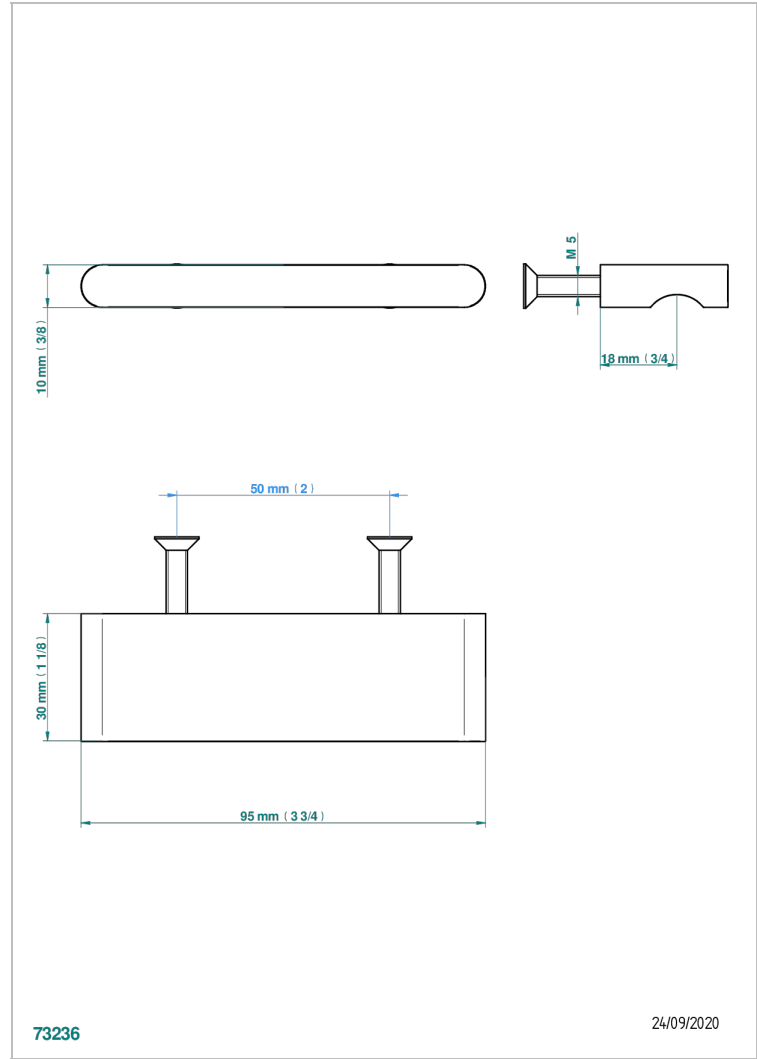

# ICON-X WITH LEVER

U7H-26BP

中号按钮

## 特色

- Icon-X with lever
- 中号按钮