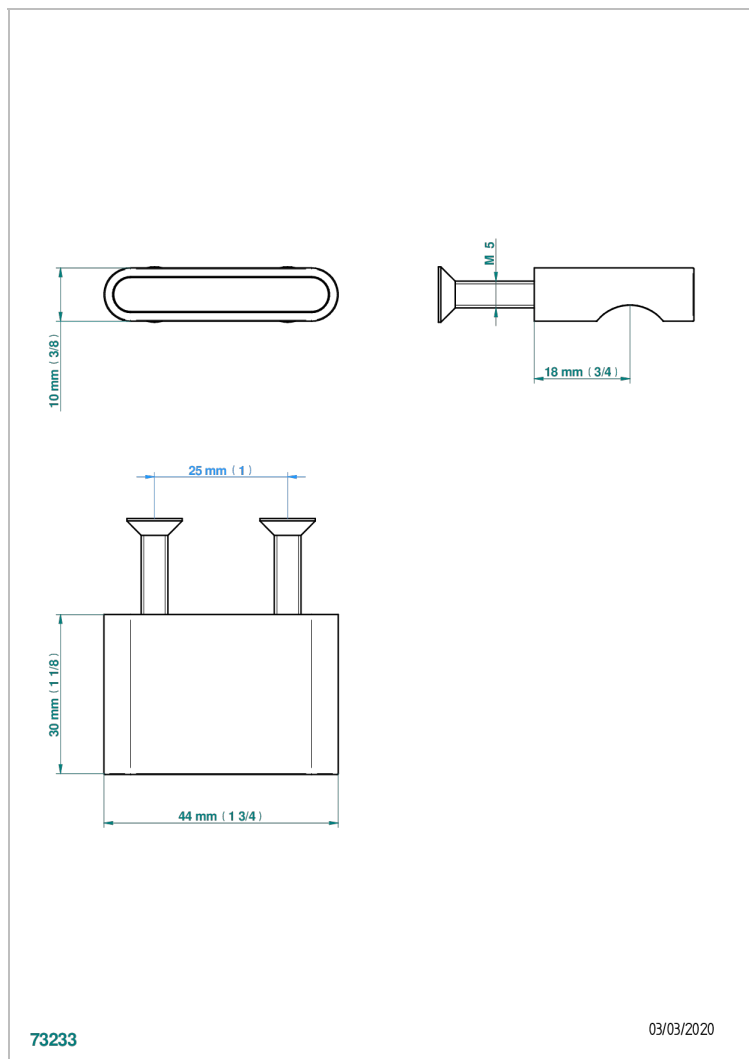

ICON-X TITANIUM WITH LEVER

U7M-26BT

Small size knob

THG[®]
PARIS

CHARACTERISTIC

- Icon-x titanium with lever
- Small size knob

AVAILABLE FINITIONS

Antique nickel - H28
Black ceram - D30
Blush PVD - H62
Brass color PVD - H49
Brown bronze color PVD - F33
Gold color PVD - H52