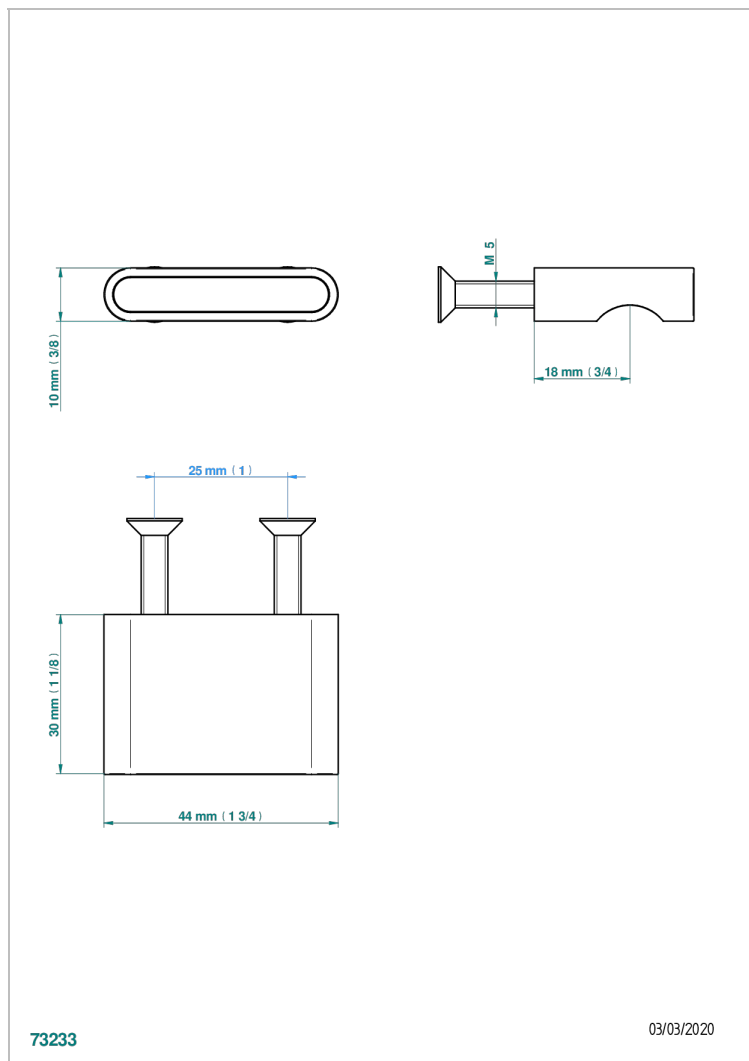

ICON-X TITANIUM WITH LEVER

U7M-26BT

Small size knob

THG[®]
PARIS

CHARACTERISTIC

- Icon-x titanium with lever
- Small size knob

AVAILABLE FINITIONS

Antique nickel - H28
Black ceram - D30
Blush PVD - H62
Brass color PVD - H49
Brown bronze color PVD - F33
Gold color PVD - H52