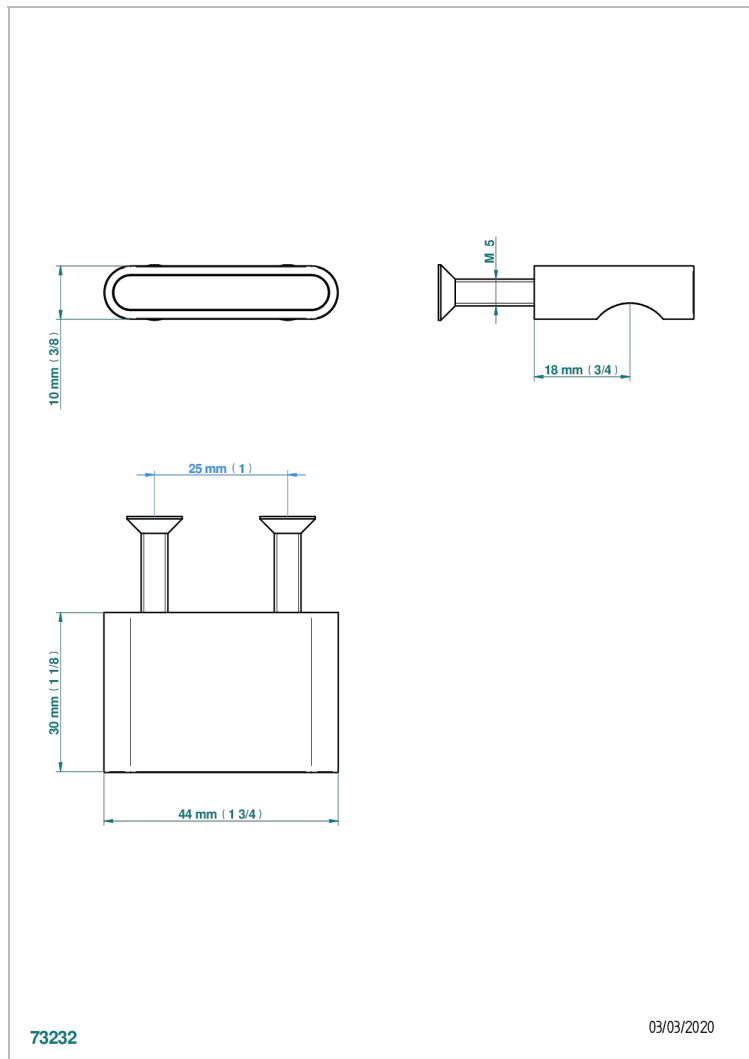

# ICON-X METAL INLAYS WITH LEVER HANDLES

U7K-26BT

Small size knob

## CHARACTERISTIC

- Icon-x metal inlays with lever handles
- Small size knob