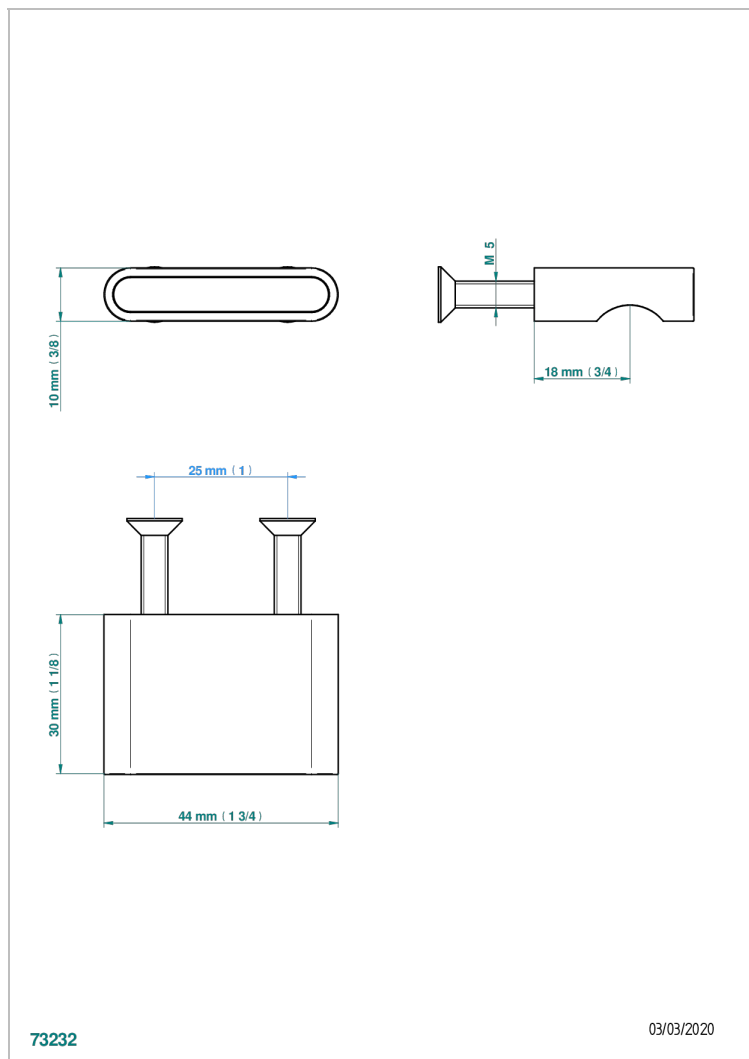

# ICON-X METAL INLAYS WITH LEVER

U7K-26BT

Small size knob

## CHARACTERISTIC

- Icon-x metal inlays with lever
- Small size knob