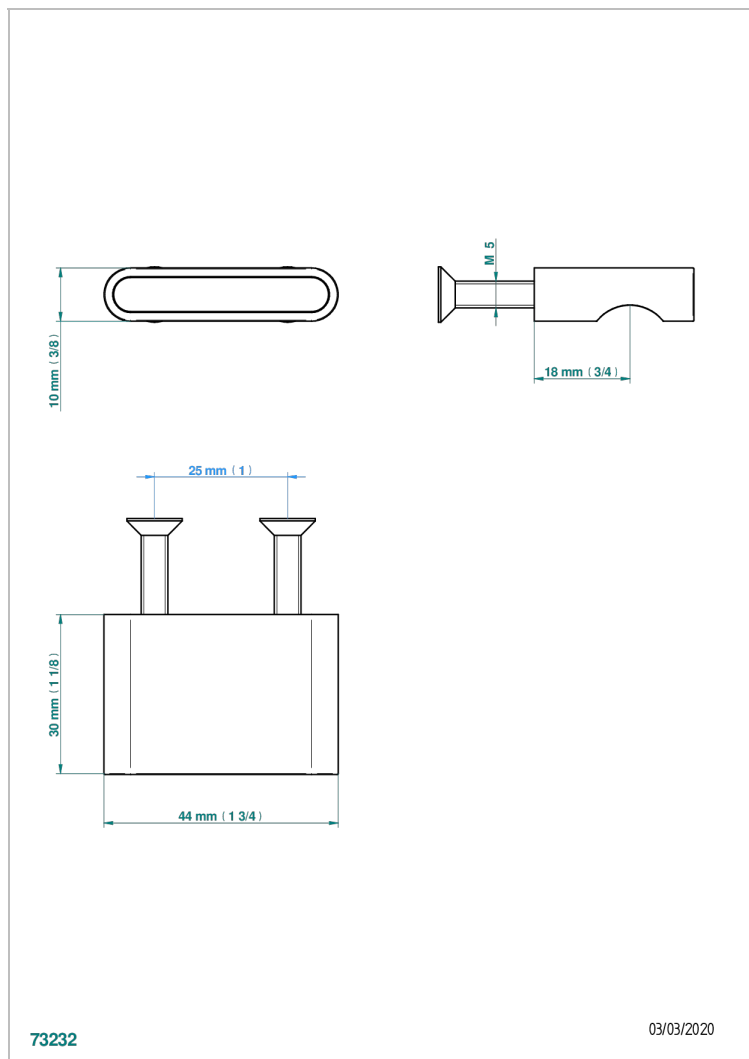

ICON-X METAL INLAYS WITH LEVER

U7K-26BT

Small size knob

73232

03/03/2020

CHARACTERISTIC

- Icon-x metal inlays with lever
- Small size knob

AVAILABLE FINITIONS