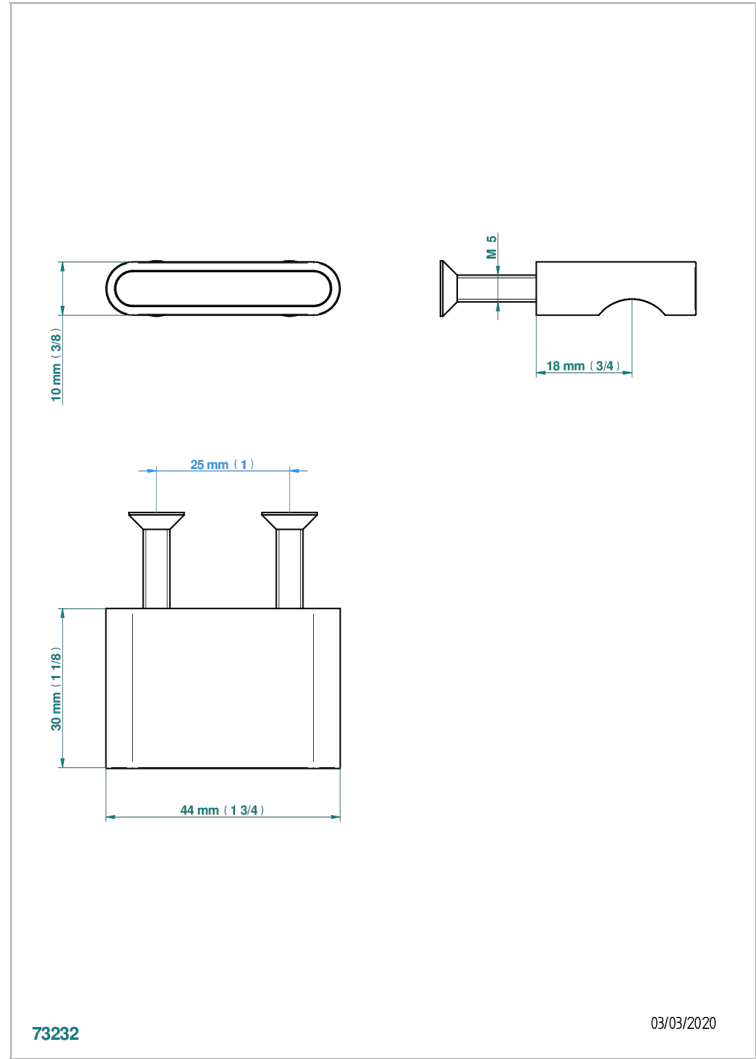

ICON-X METAL INLAYS WITH LEVER

U7K-26BT

小号按钮

THG[®]
PARIS

特色

- Icon-X Metal inlays with lever
- 小号按钮

可选饰面

Black ceram - D30
Blush PVD - H62
Graphite PVD - H64
Matt Umber PVD - H67
Matt blush PVD - H60
Matt graphite PVD - H65