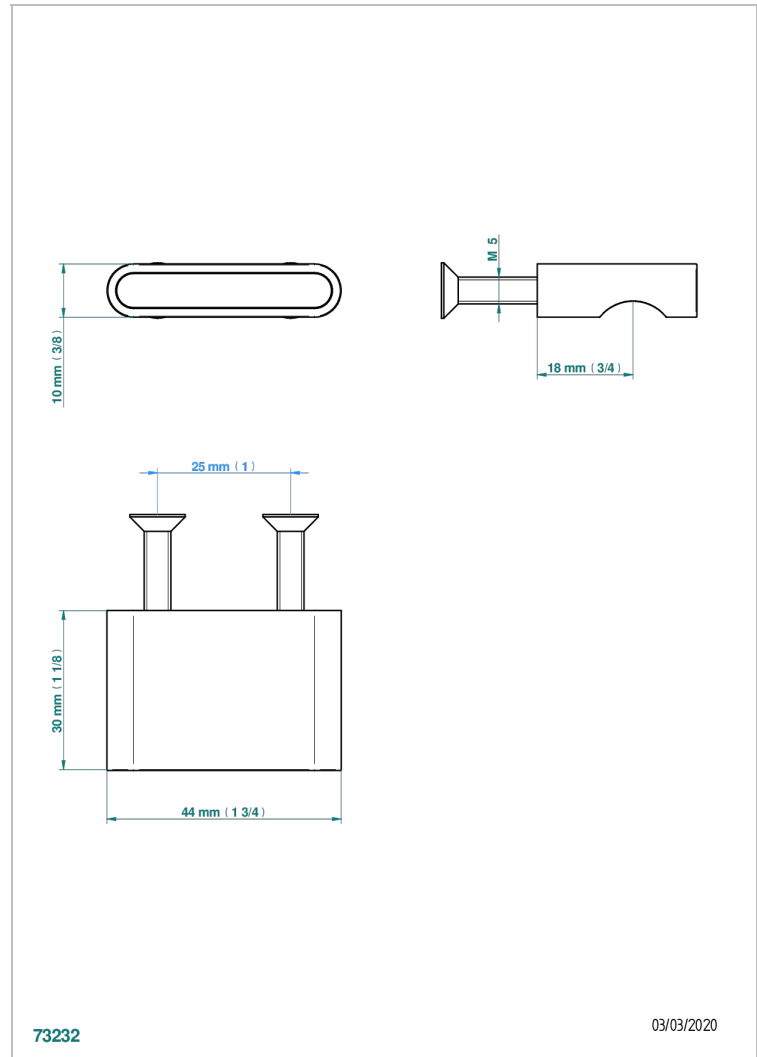

# ICON-X METAL INLAYS

U7J-26BT

Small size knob

73232

03/03/2020

## CHARACTERISTIC

- Icon-x metal inlays
- Small size knob