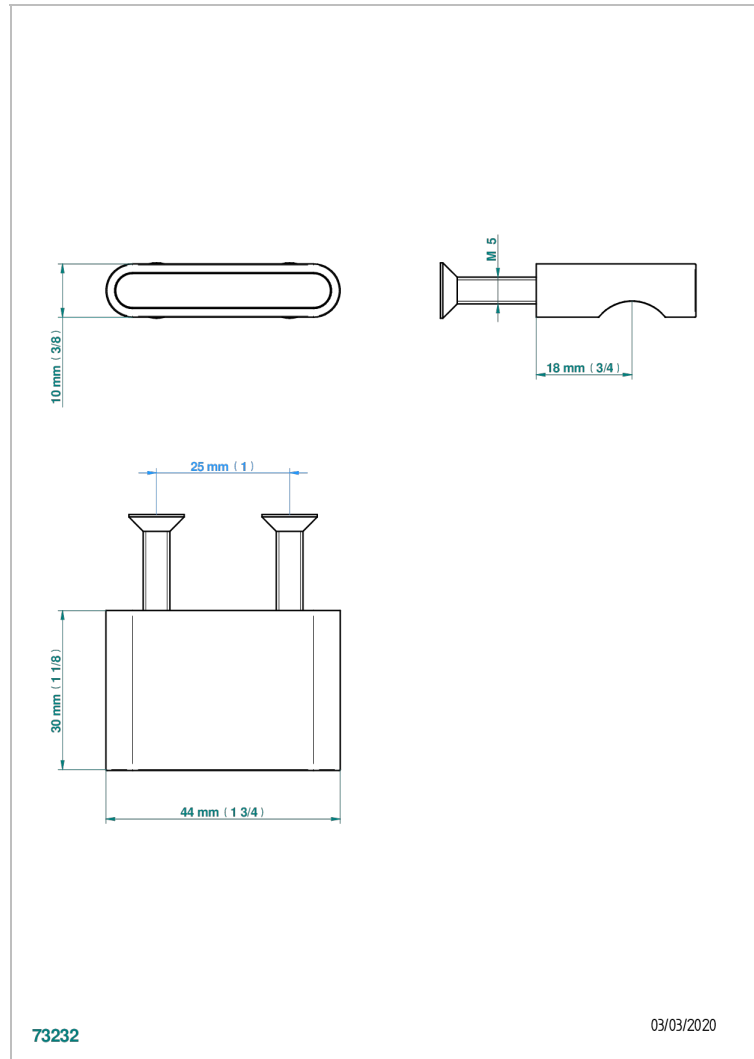

ICON-X METAL INLAYS

U7J-26BT

Small size knob

CHARACTERISTIC

- Icon-x metal inlays
- Small size knob

AVAILABLE FINITIONS

Antique nickel - H28
Black ceram - D30
Blush PVD - H62
Brass color PVD - H49
Brown bronze color PVD - F33
Gold color PVD - H52