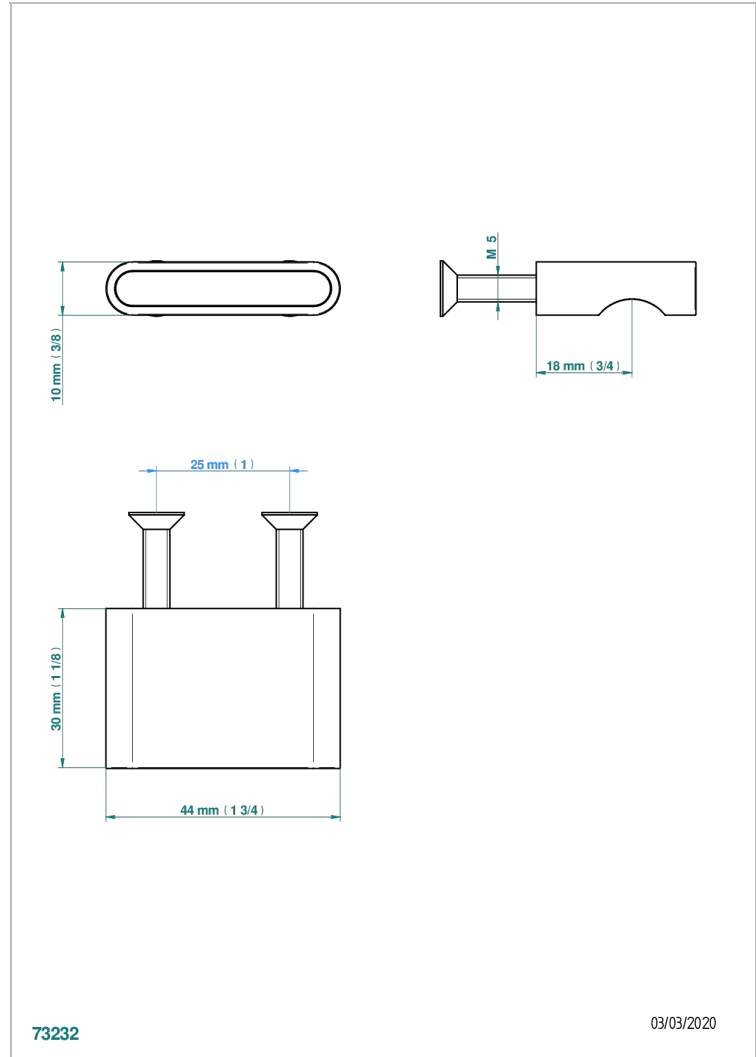

ICON-X METAL INLAYS

U7J-26BT

Small size knob

73232

03/03/2020

CHARACTERISTIC

- Icon-x metal inlays
- Small size knob

AVAILABLE FINITIONS