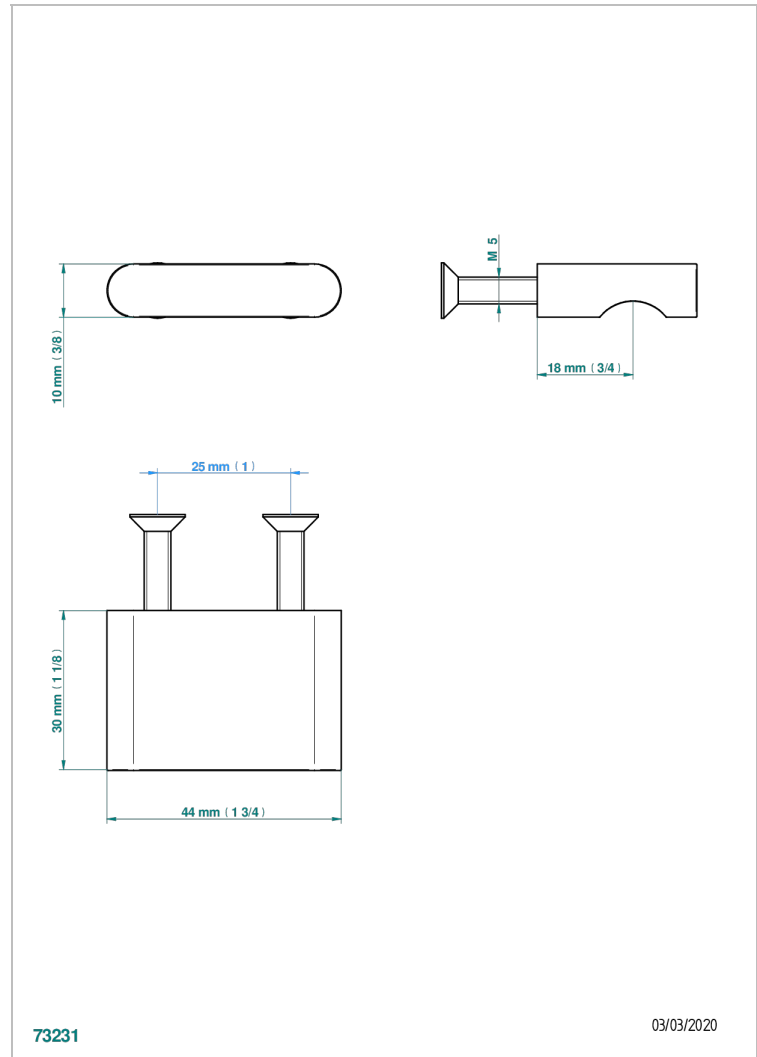

ICON-X WITH LEVER HANDLES

U7H-26BT

Small size knob

CHARACTERISTIC

- Icon-x with lever handles
- Small size knob

AVAILABLE FINITIONS

Black ceram - D30
Blush PVD - H62
Brass color PVD - H49
Brown bronze color PVD - F33
Chrome polished - A02
Gold color PVD - H52

Nickel antique / Sovereign - H28
Nickel color PVD - H55
Nickel polished - B01
Soft gold - F30
Soft matt gold - F31
Umber PVD - H66