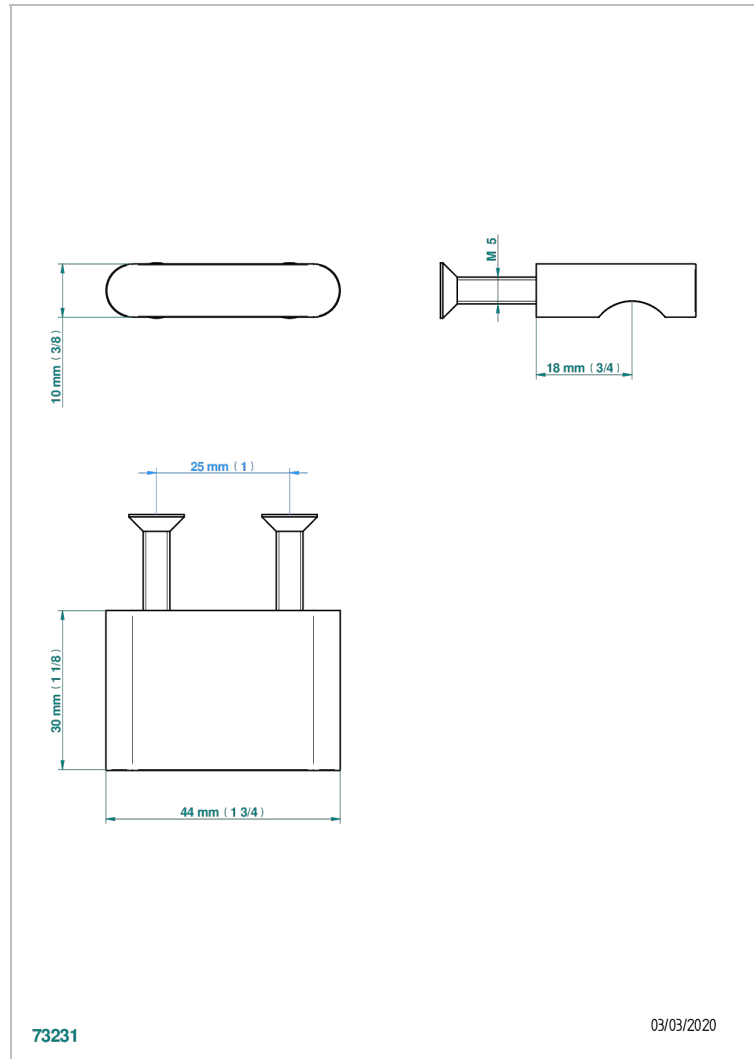

# ICON-X WITH LEVER

U7H-26BT

Small size knob

## CHARACTERISTIC

- Icon-x with lever
- Small size knob