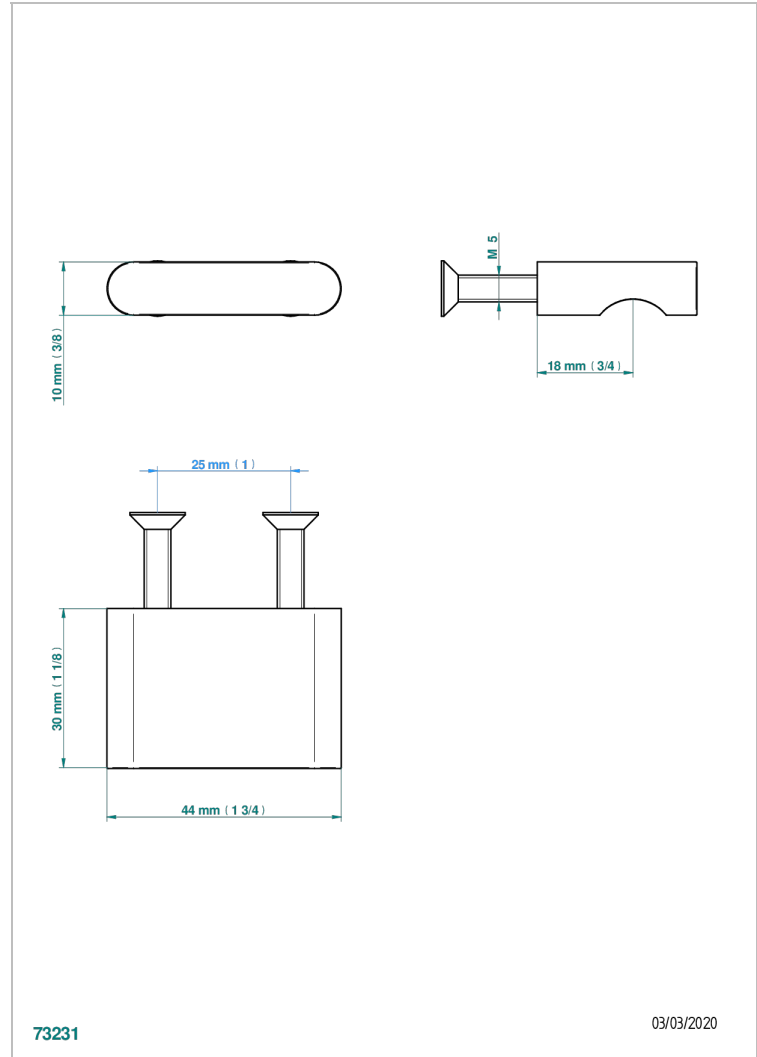

# ICON-X WITH LEVER

U7H-26BT

小号按钮

## 特色

- Icon-X with lever
- 小号按钮