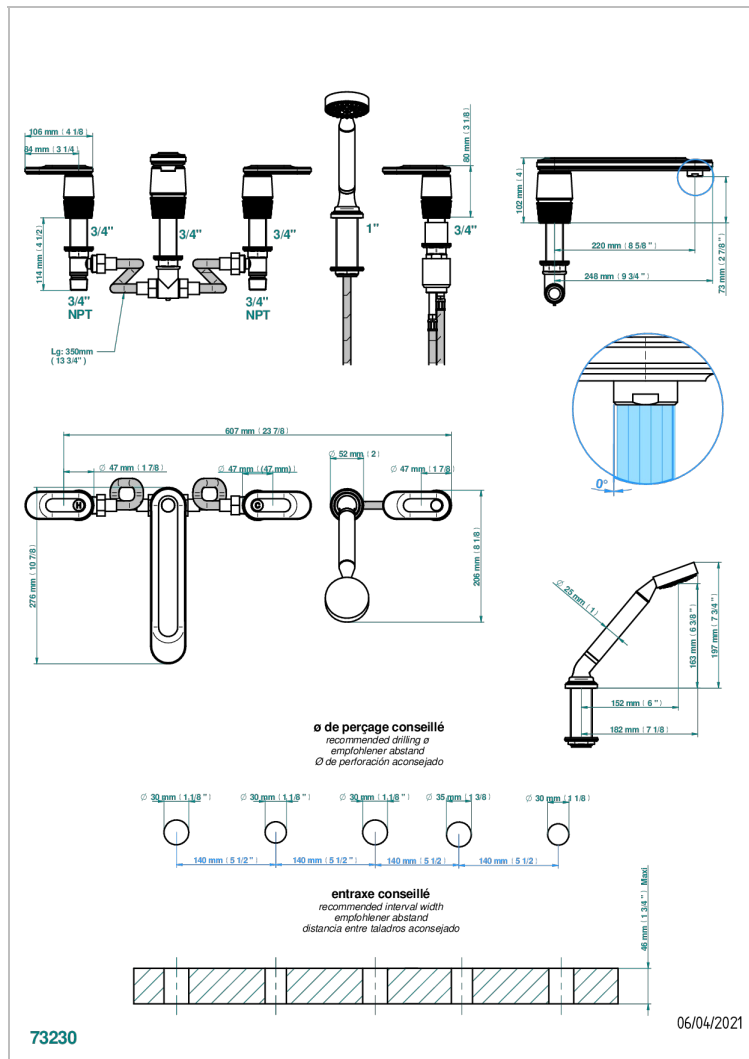

CORVAIR WITH LEVER HANDLES

U8E-1132SGUS

Roman tub set with 2 x 3/4" valves and rim mounted ceramic mixer with progressive cartridge and handshower

CHARACTERISTIC

- Corvaire with lever handles
- Roman tub set with 2 x 3/4" valves and rim mounted ceramic mixer with progressive cartridge and handshower

TECHNICAL SPECS

- Recommandé : 3 bars (max. 5 bars) - Advised : 43,5 psi (max. 72 psi)
- Bec : 35 l/min à 3 bars - Douchette : 9,5 l/min à 3 bars
- Spout : 9.26 gpm at 43.5 psi - Handshower : 2.5 gpm at 43.5 psi