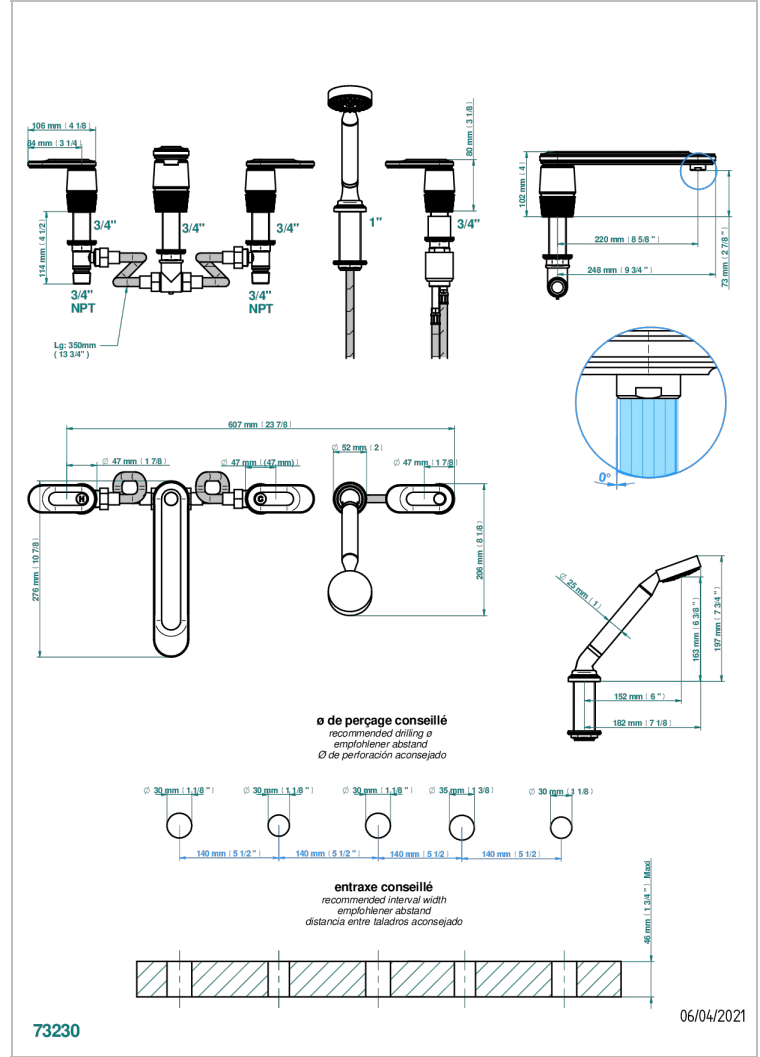

CORVAIR WITH LEVER

U8E-1132SG

5-hole bath/shower mixer with super goliath spout, 2 x 3/4" valves, and rim mounted handshower supplied by progressive cartridge mixer

CHARACTERISTIC

- Corvoir with lever
- 5-hole bath/shower mixer with super goliath spout, 2 x 3/4" valves, and rim mounted handshower supplied by progressive cartridge mixer

TECHNICAL SPECS

- Recommandé : 3 bars (max. 5 bars) - Advised : 43,5 psi (max. 72 psi)
- Bec : 35 l/min à 3 bars - Douchette : 9,5 l/min à 3 bars
- Spout : 9.26 gpm at 43.5 psi - Handshower : 2.5 gpm at 43.5 psi