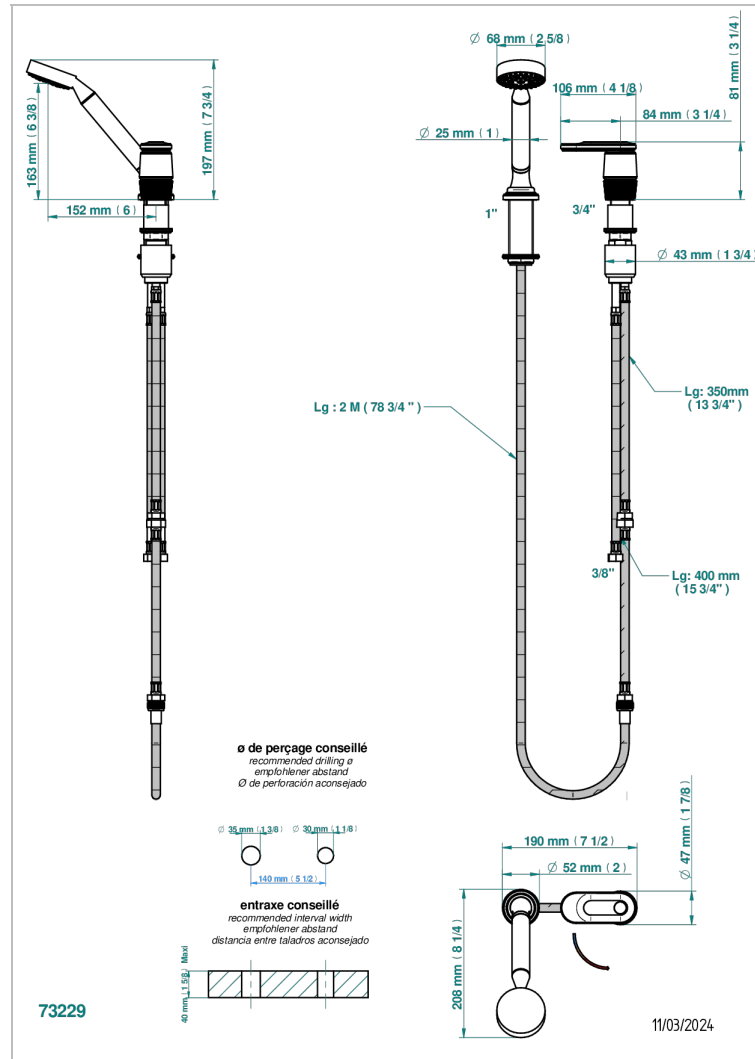

CORVAIR WITH LEVER HANDLES

U8E-6532/60A

Deck mounted mixer with handshower, progressive cartridge

CHARACTERISTIC

- ACS : 22ACCLY009

TECHNICAL SPECS

- Recommandé : 3 bars (max. 5 bars) - Advised : 43,5 psi (max. 72 psi)
- 9,5 l/min à 3 bars (2.5 gpm at 43.5 psi)

STANDARDS

AVAILABLE FINITIONS

Black ceram - D30
Blush PVD - H62
Brass color PVD - H49
Brown bronze color PVD - F33
Chrome polished - A02
Gold color PVD - H52

Gold mat - F07
Gold polished - F01
Graphite PVD - H64
Light coated bronze - D01
Matt Umber PVD - H67
Matt blush PVD - H60

Umber PVD - H66