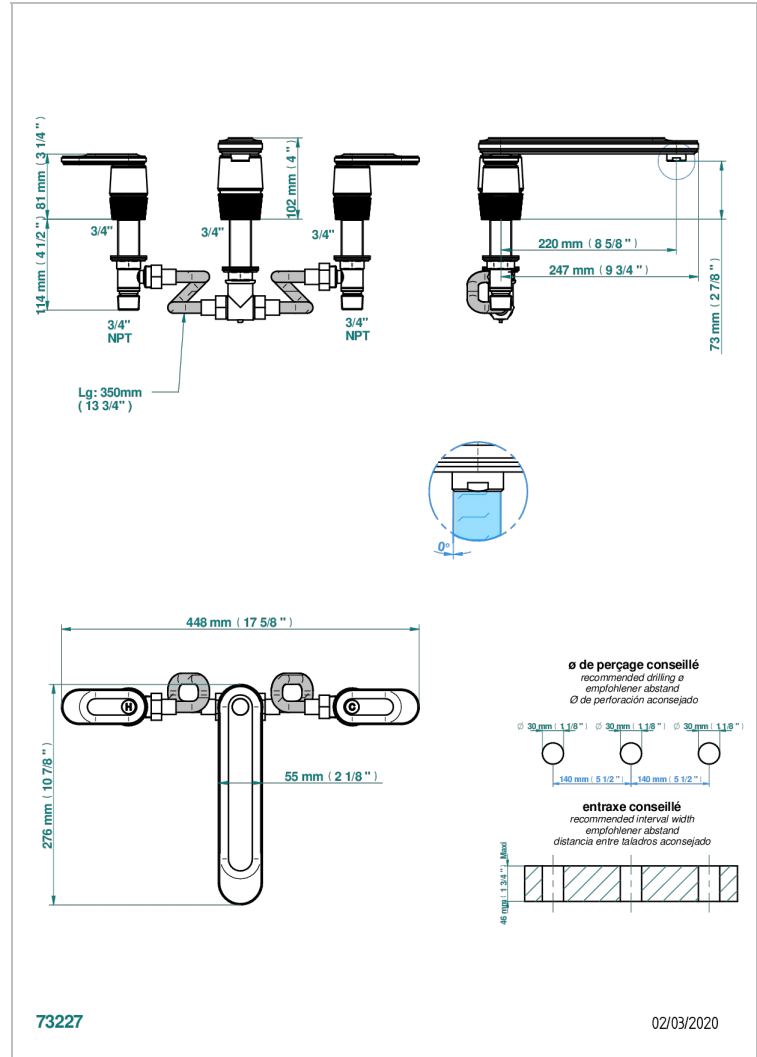

# CORVAIR WITH LEVER

U8E-25SG

Rim mounted 3-hole bath mixer, super goliath spout

## CHARACTERISTIC

- ACS : 18ACCLY403
- NF : NF EN 200 - IID/A - Chrome

## TECHNICAL SPECS

- Recommandé : 3 bars (max. 5 bars) - Advised : 43,5 psi (max. 72 psi)
- Bec : 35 l/min à 3 bars
- Spout : 9.26 gpm at 43.5 psi