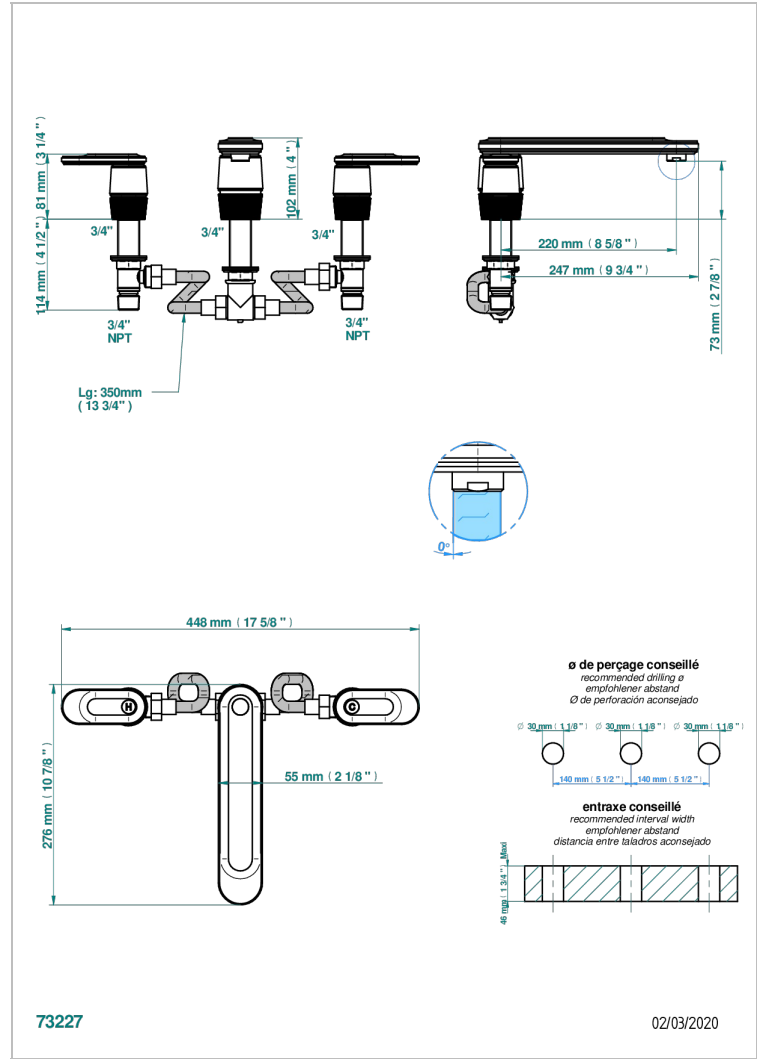

CORVAIR WITH LEVER

U8E-25SG

Rim mounted 3-hole bath mixer, super goliath spout

THG
PARIS

CHARACTERISTIC

- ACS : 18ACCLY403
- NF : NF EN 200 - IID/A - Chrome

TECHNICAL SPECS

- Recommandé : 3 bars (max. 5 bars) - Advised : 43,5 psi (max. 72 psi)
- Bec : 35 l/min à 3 bars
- Spout : 9.26 gpm at 43.5 psi