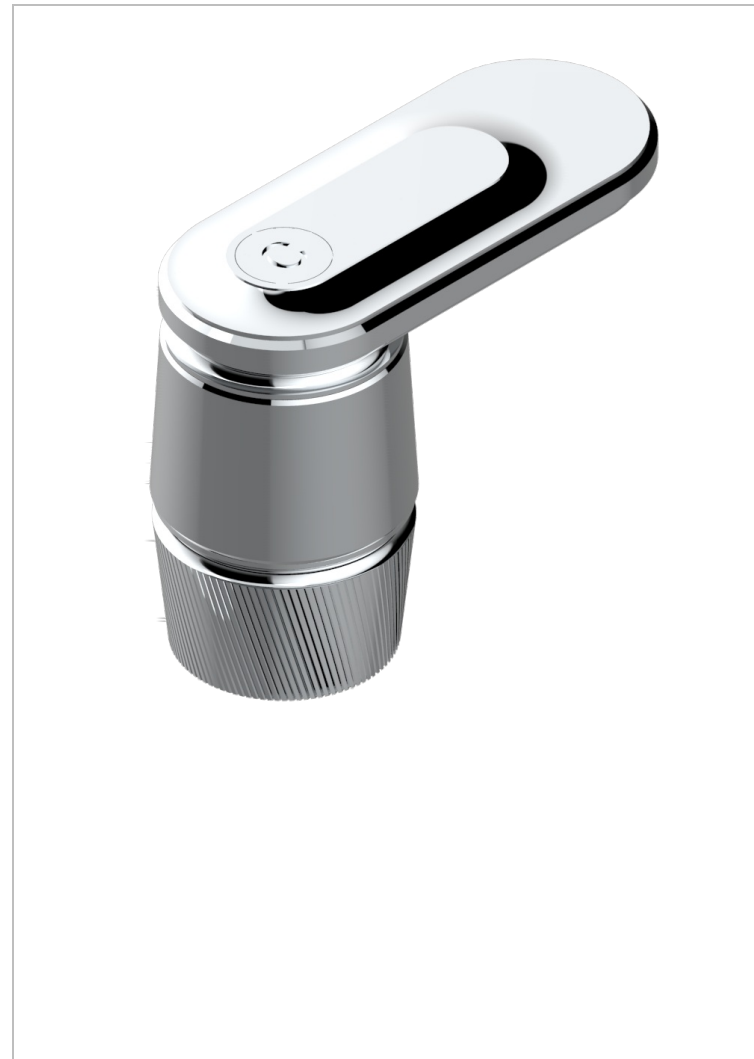

CORVAIR WITH LEVER

U8E-36/C

Rim mounted 3/4" valve, cold

CHARACTERISTIC

- Corvaire with lever
- Rim mounted 3/4" valve, cold

AVAILABLE FINITIONS

Black ceram - D30
Blush PVD - H62
Brass color PVD - H49
Brown bronze color PVD - F33
Gold color PVD - H52
Graphite PVD - H64

Lacquered light bronze - D01
Matt Umber PVD - H67
Matt blush PVD - H60
Matt brass color PVD - H50
Matt brown bronze color PVD - F34
Matt chrome - C02

Matt gold - F07
Matt gold color PVD - H53
Matt graphite PVD - H65
Matt nickel (color finish) - C01
Matt nickel color PVD - H56
Nickel color PVD - H55

Polished chrome (color finish) - A02
Polished chrome with gold inlay - GA1
Polished gold (color finish) - F01
Polished nickel - B01
Soft gold - F30
Soft matt gold - F31
Umber PVD - H66