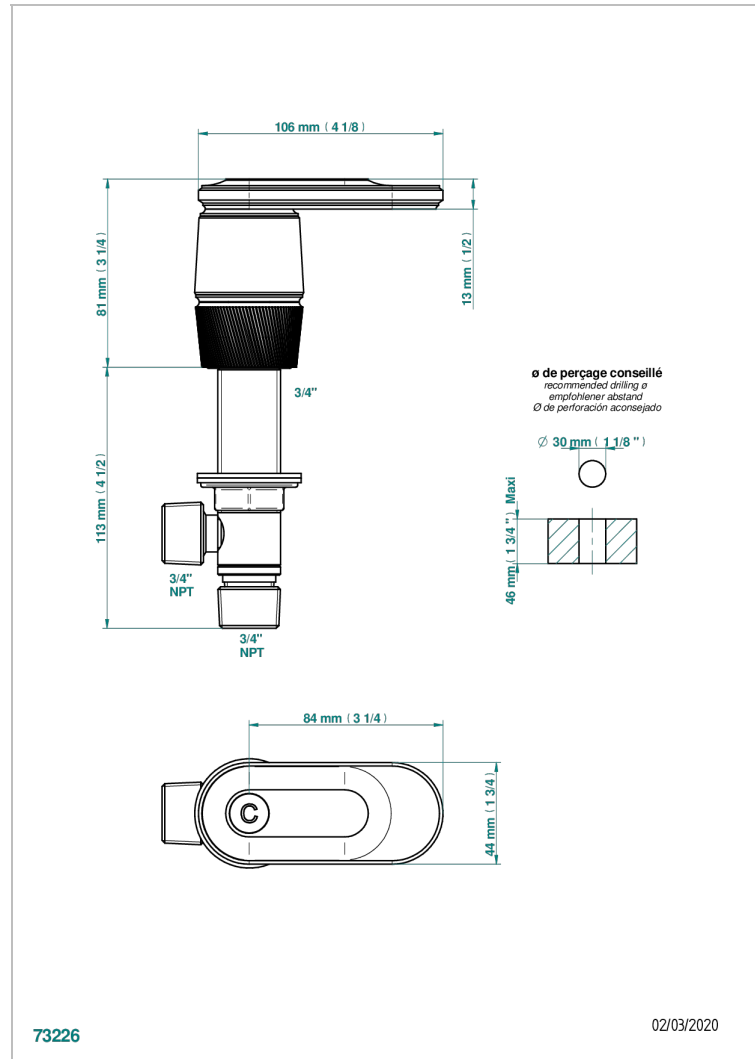

CORVAIR WITH LEVER

U8E-36/C

Rim mounted 3/4" valve, cold

CHARACTERISTIC

- Corvaire with lever
- Rim mounted 3/4" valve, cold

AVAILABLE FINITIONS

Black ceram - D30
Blush PVD - H62
Brass color PVD - H49
Brown bronze color PVD - F33
Gold color PVD - H52
Graphite PVD - H64