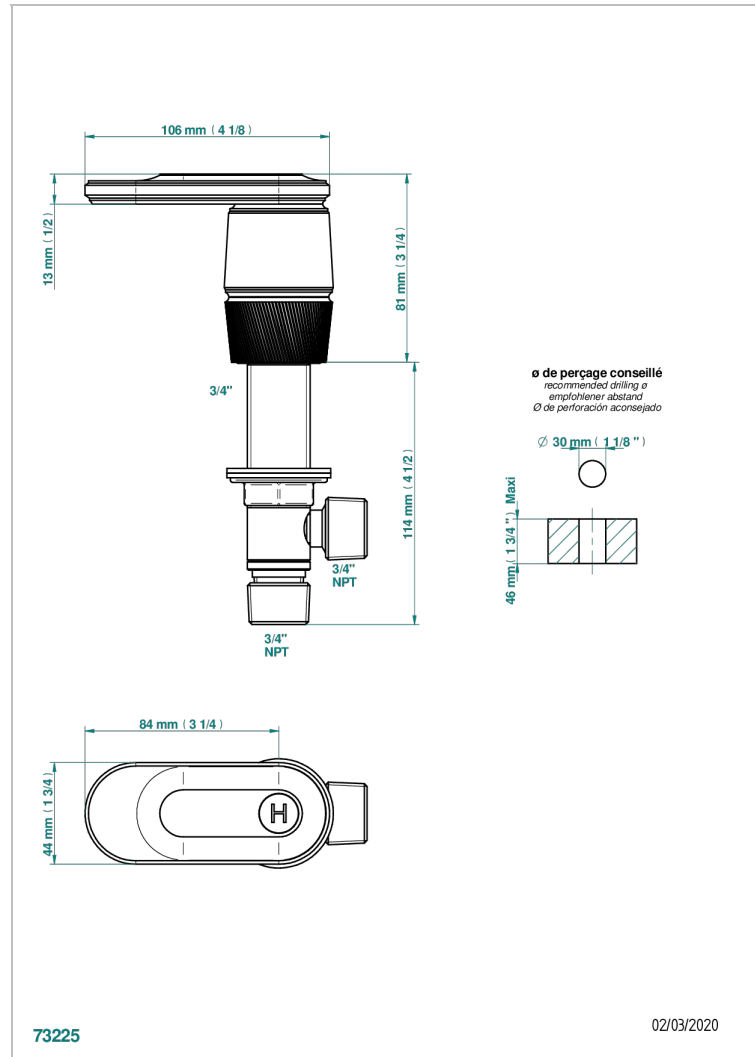

CORVAIR WITH LEVER

U8E-36/H

Rim mounted 3/4" valve, hot

CHARACTERISTIC

- Corvaire with lever
- Rim mounted 3/4" valve, hot

AVAILABLE FINITIONS

Black ceram - D30
Blush PVD - H62
Brass color PVD - H49
Brown bronze color PVD - F33
Gold color PVD - H52
Graphite PVD - H64