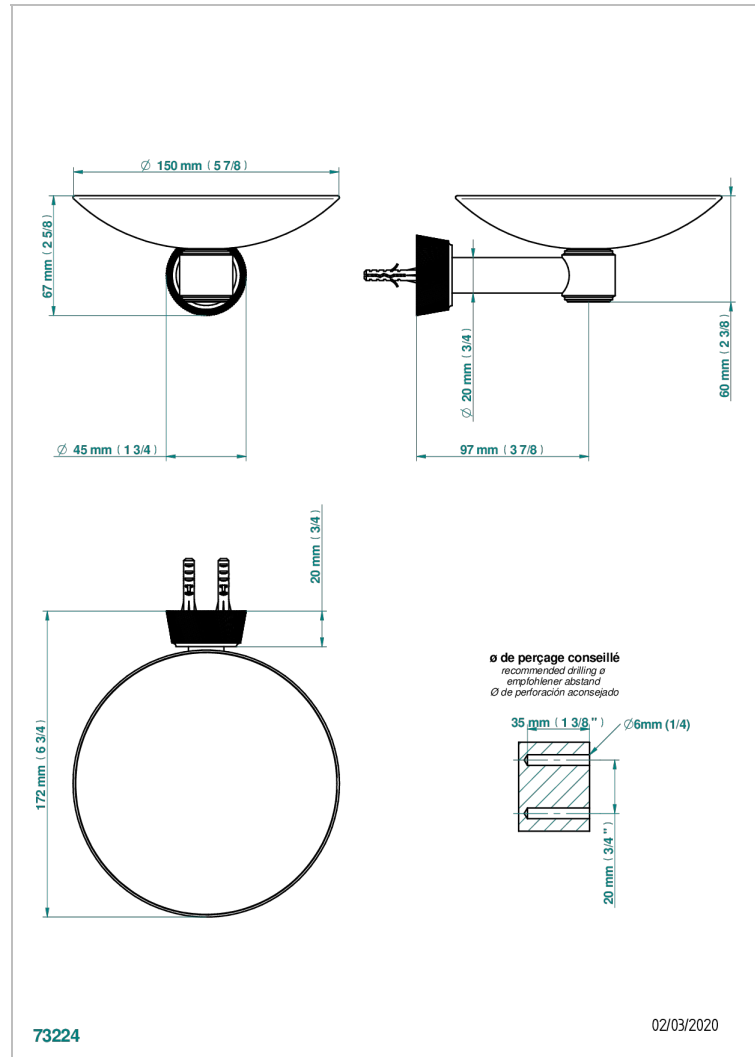

CORVAIR FIOR DI BOSCO WITH LEVER HANDLES

U8L-546GM

Soap dish, wall mounted, 6" diameter

THG[®]
PARIS

CHARACTERISTIC

- Corvoir Fior di Bosco with lever handles
- Soap dish, wall mounted, 6" diameter

AVAILABLE FINITIONS