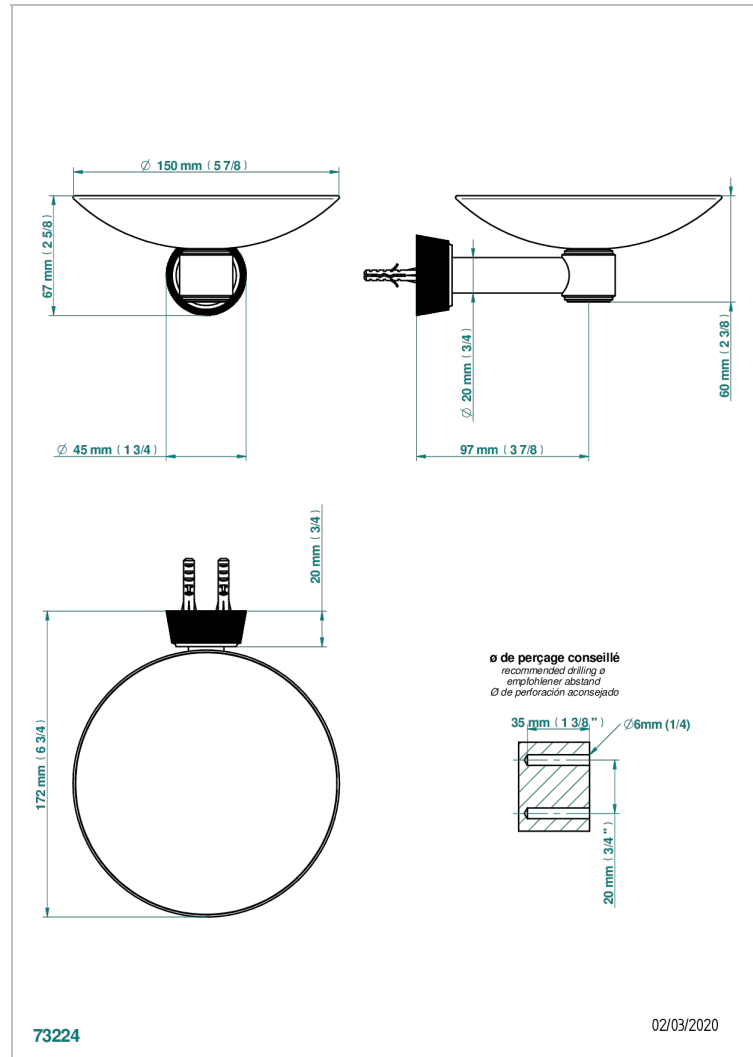

CORVAIR FIOR DI BOSCO

U8K-546GM

Soap dish, wall mounted, 6" diameter

THG[®]
PARIS

CHARACTERISTIC

- Corvoir Fior di Bosco
- Soap dish, wall mounted, 6" diameter

AVAILABLE FINITIONS

Black ceram - D30
Blush PVD - H62
Brass color PVD - H49
Brown bronze color PVD - F33
Chrome polished - A02
Gold color PVD - H52