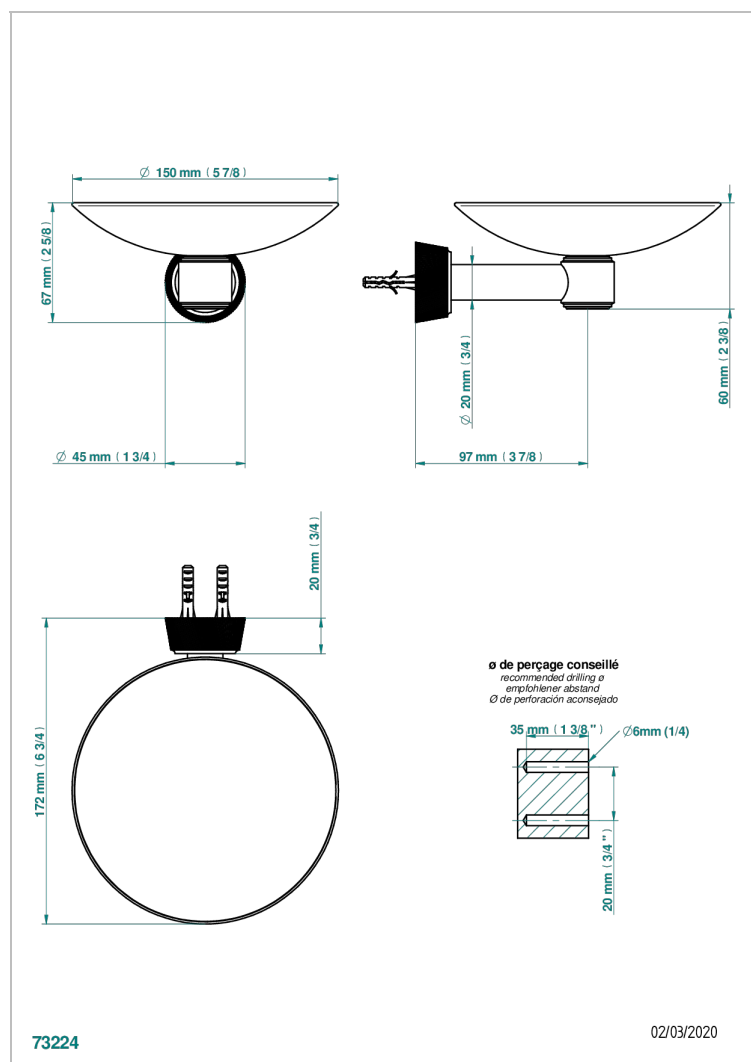

# CORVAIR PORTORO WITH LEVER HANDLES

U8J-546GM

Soap dish, wall mounted, 6" diameter

## CHARACTERISTIC

- Corvaair Portoro with lever handles
- Soap dish, wall mounted, 6" diameter