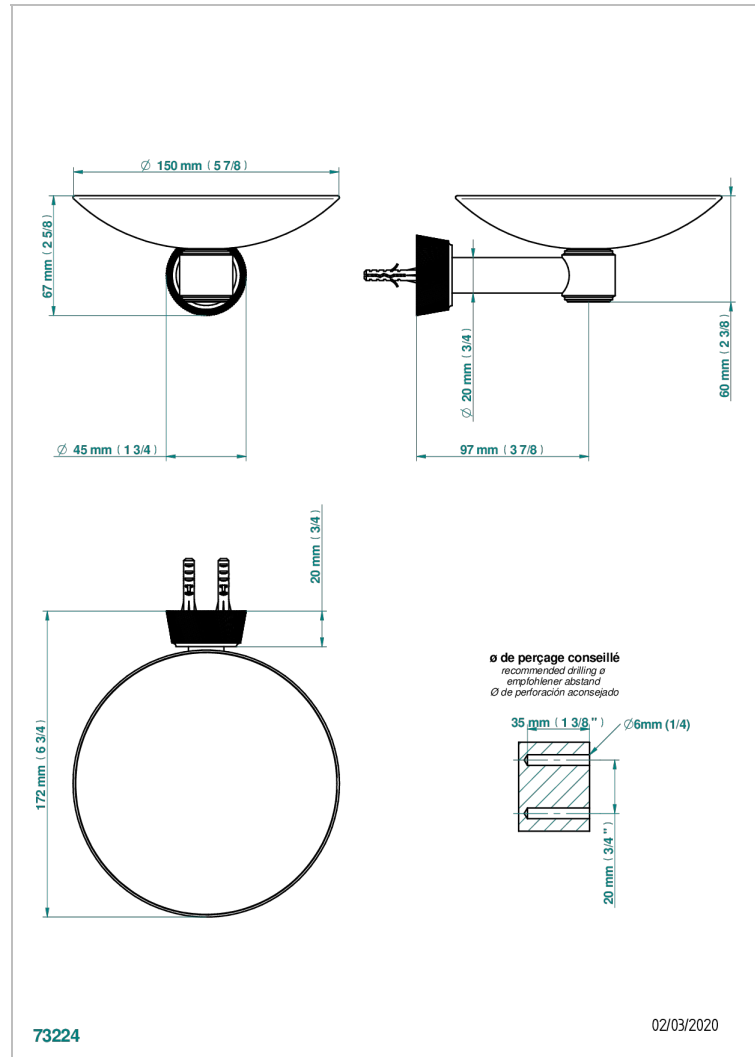

CORVAIR PORTORO

U8H-546GM

Soap dish, wall mounted, 6" diameter

THG[®]
PARIS

CHARACTERISTIC

- Corvaair Portoro
- Soap dish, wall mounted, 6" diameter

AVAILABLE FINITIONS

Black ceram - D30
Blush PVD - H62
Brass color PVD - H49
Brown bronze color PVD - F33
Chrome polished - A02
Gold color PVD - H52