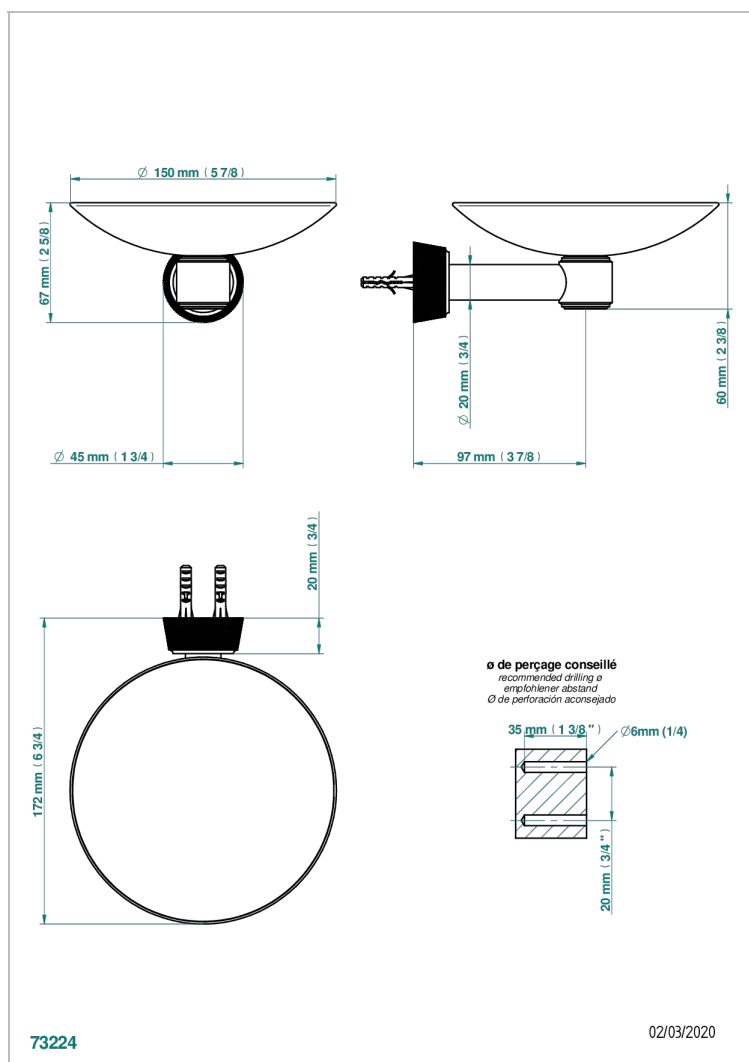

# CORVAIR HOWLITE WITH LEVER HANDLES

U8G-546GM

Soap dish, wall mounted, 6" diameter

THG  
PARIS

## CHARACTERISTIC

- Corvaire Howlite with lever handles
- Soap dish, wall mounted, 6" diameter