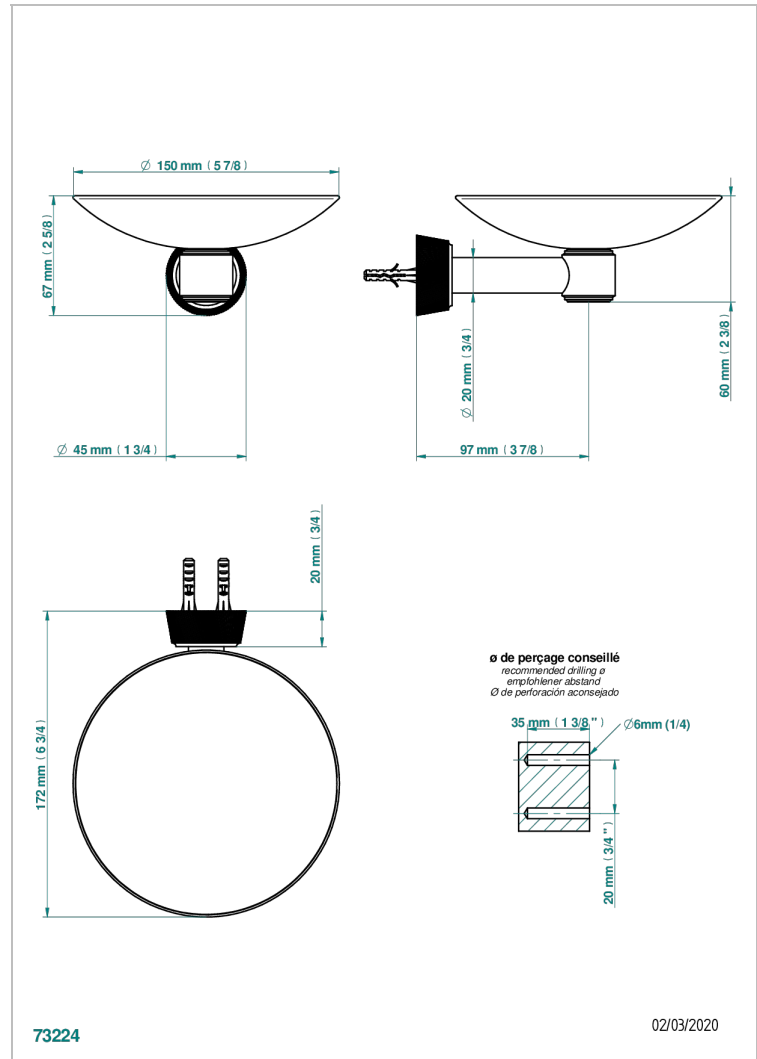

CORVAIR HOWLITE

U8F-546GM

Soap dish, wall mounted, 6" diameter

THG[®]
PARIS

CHARACTERISTIC

- Corvaire Howlite
- Soap dish, wall mounted, 6" diameter

AVAILABLE FINITIONS

Black ceram - D30
Blush PVD - H62
Brass color PVD - H49
Brown bronze color PVD - F33
Chrome polished - A02
Gold color PVD - H52