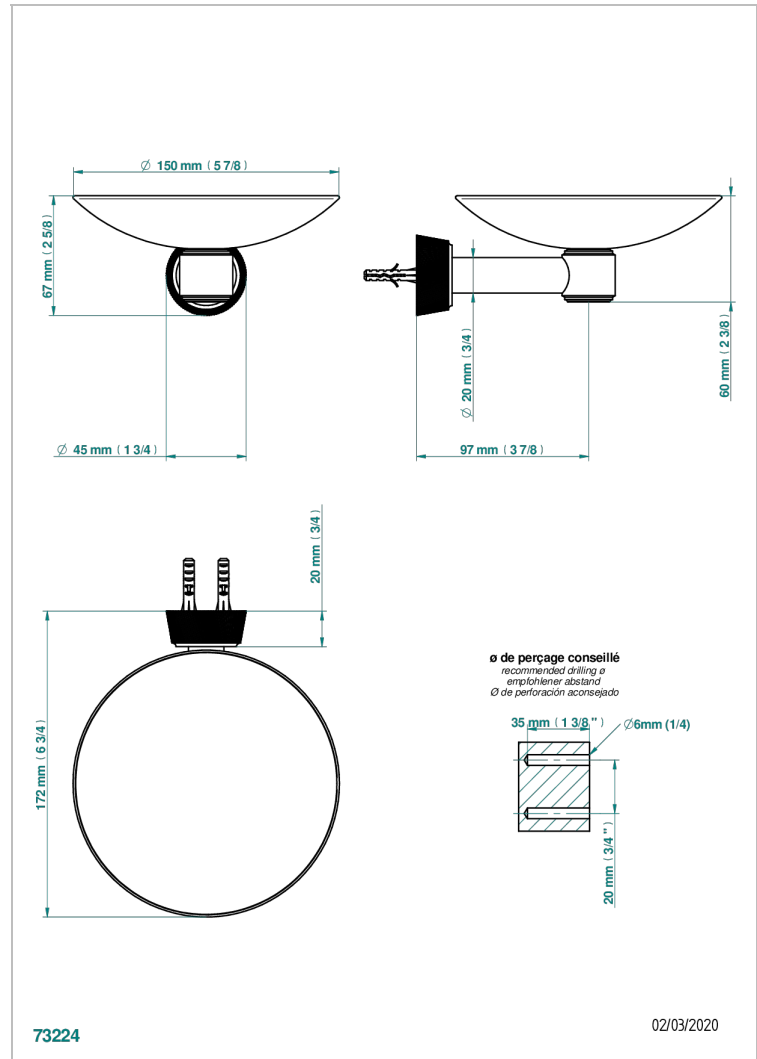

CORVAIR WITH LEVER HANDLES

U8E-546GM

Soap dish, wall mounted, 6" diameter

CHARACTERISTIC

- Corvaire with lever handles
- Soap dish, wall mounted, 6" diameter

AVAILABLE FINITIONS

Black ceram - D30
Blush PVD - H62
Brass color PVD - H49
Brown bronze color PVD - F33
Chrome polished - A02
Gold color PVD - H52

Matt nickel color PVD - H56
Nickel color PVD - H55
Nickel polished - B01
Polished chrome with gold inlay - GA1
Soft gold - F30
Soft matt gold - F31

Umber PVD - H66