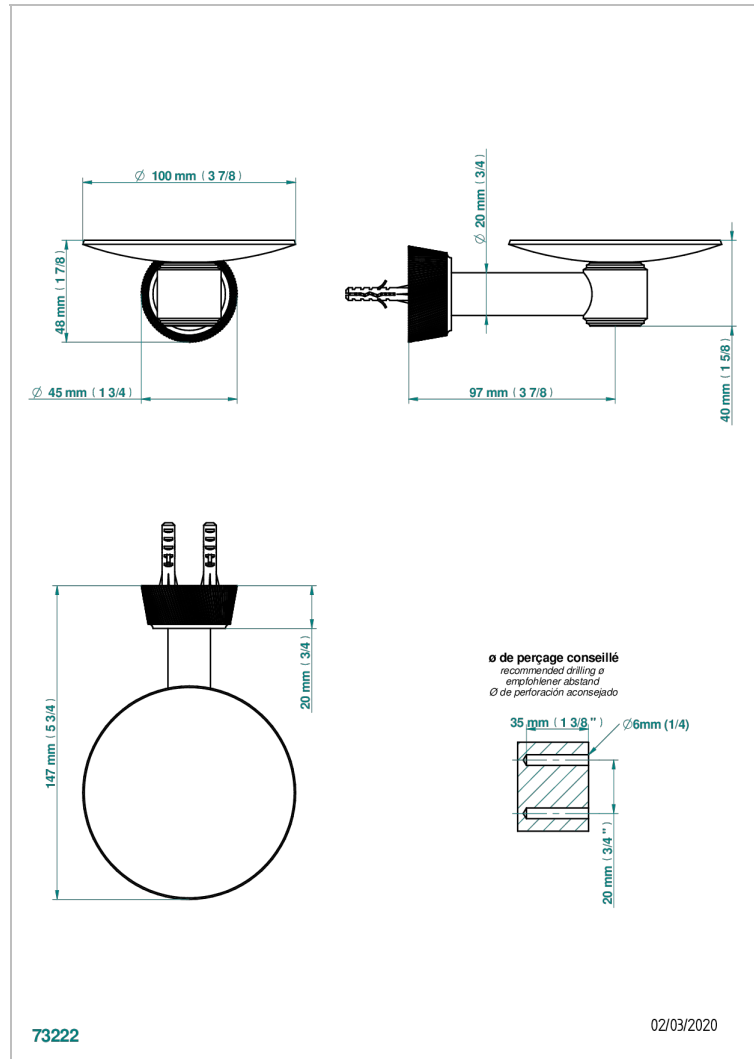

# CORVAIR PORTORO WITH LEVER HANDLES

U8J-546

Soap dish, wall mounted, 4" diameter

## CHARACTERISTIC

- Corvaair Portoro with lever handles
- Soap dish, wall mounted, 4" diameter