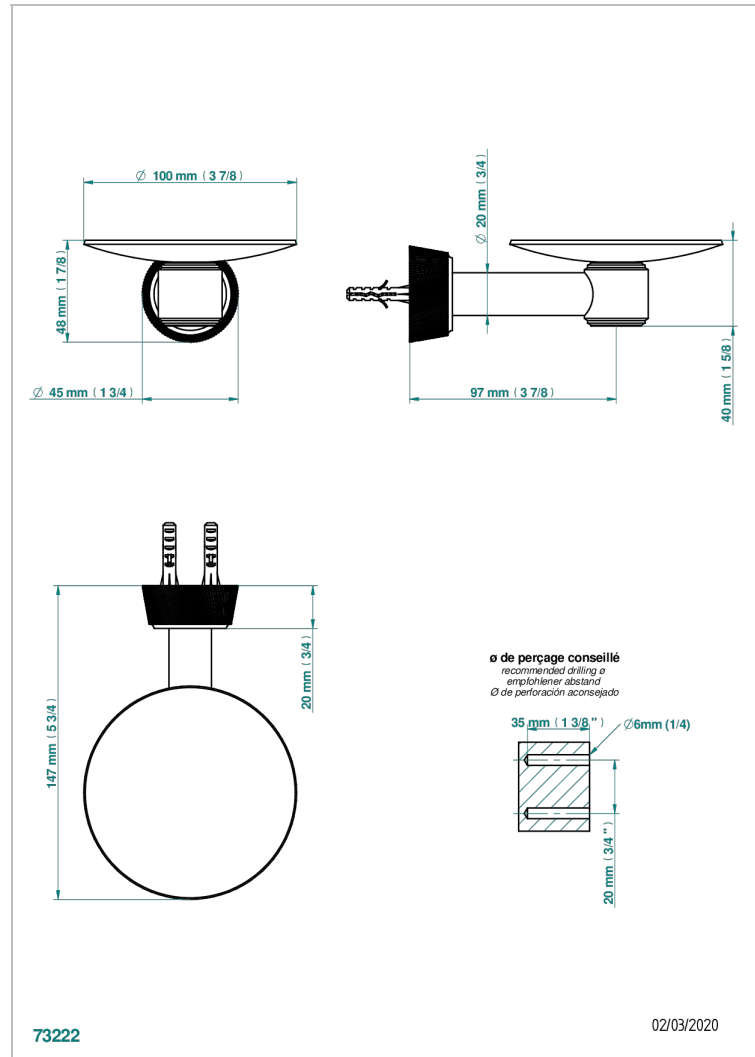

CORVAIR HOWLITE

U8F-546

Soap dish, wall mounted, 4" diameter

THG[®]
PARIS

73222

02/03/2020

CHARACTERISTIC

- Corvaire Howlite
- Soap dish, wall mounted, 4" diameter