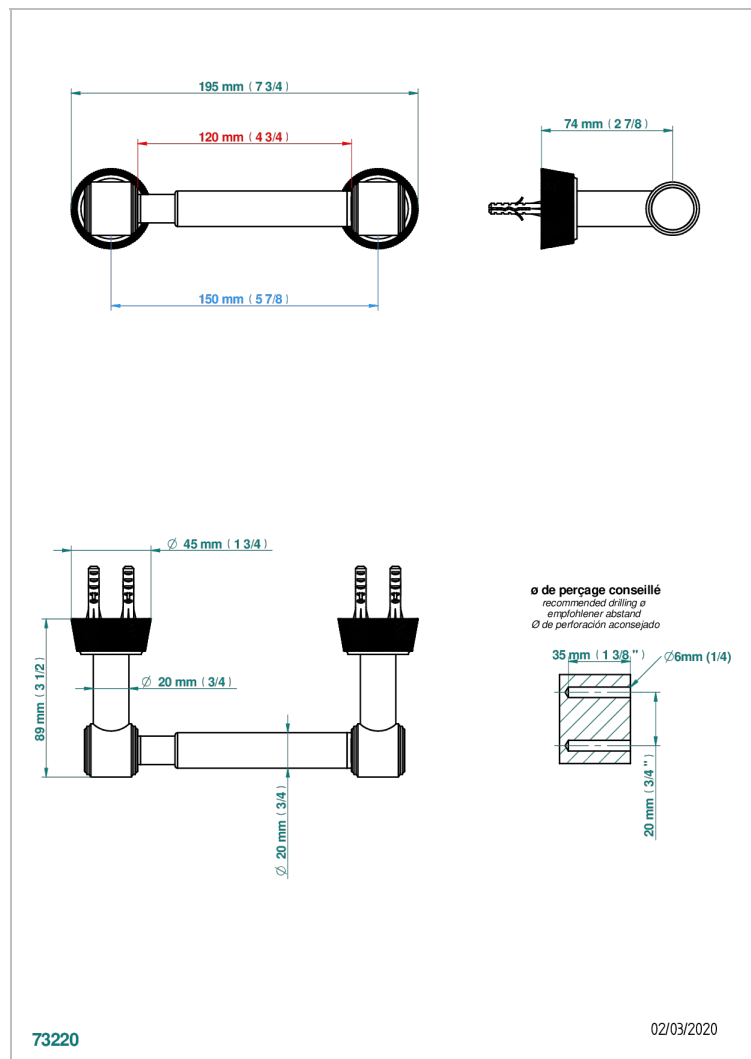

## CHARACTERISTIC

- Corvaair Portoro with lever handles
- Paper roll holder