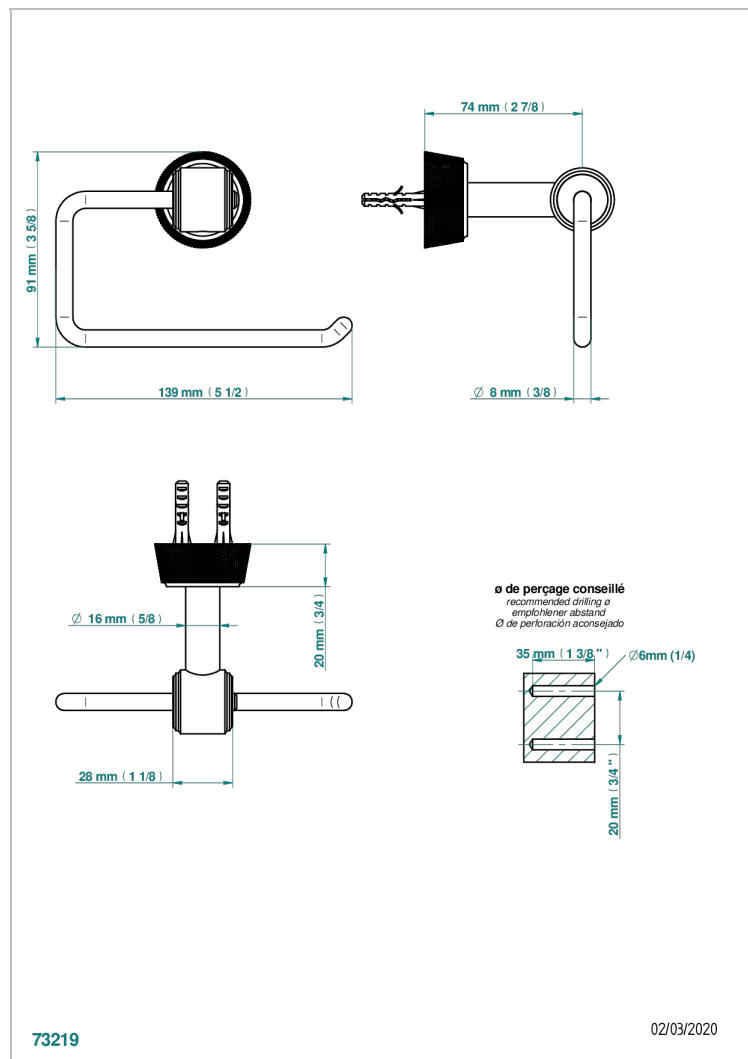

CORVAIR FIOR DI BOSCO WITH LEVER HANDLES

U8L-538A

Toilet paper holder, single mount without cover

CHARACTERISTIC

- Corvoir Fior di Bosco with lever handles
- Toilet paper holder, single mount without cover