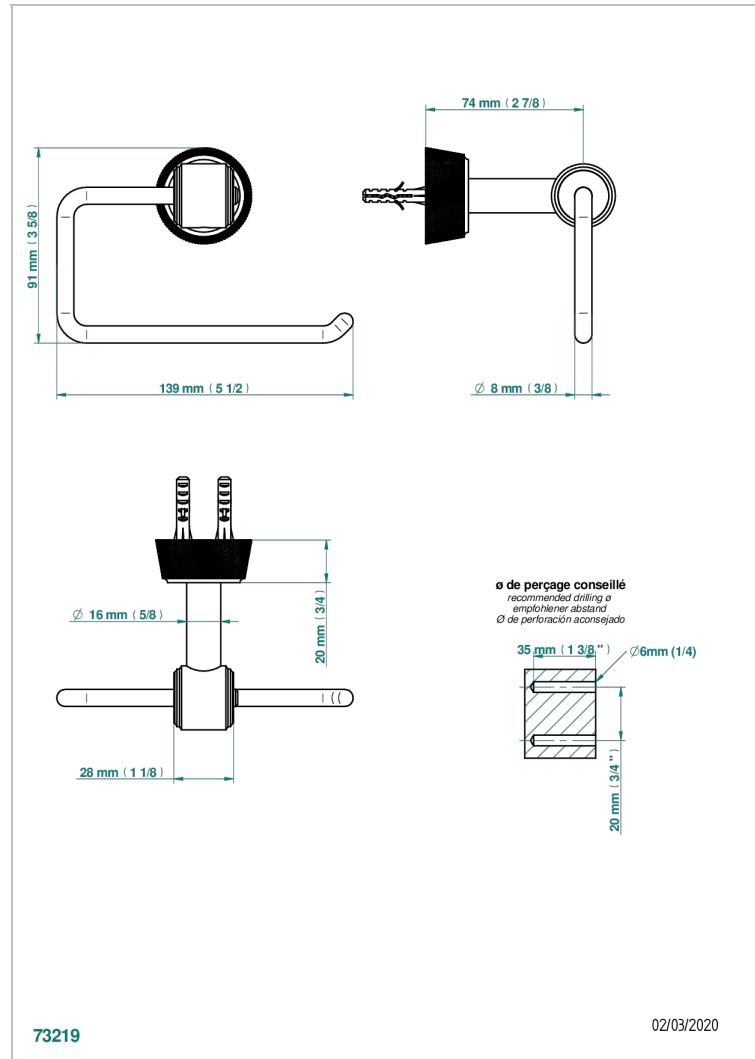

# CORVAIR PORTORO WITH LEVER HANDLES

U8J-538A

THG<sup>®</sup>  
PARIS

Toilet paper holder, single mount without cover

## CHARACTERISTIC

- Corvaair Portoro with lever handles
- Toilet paper holder, single mount without cover