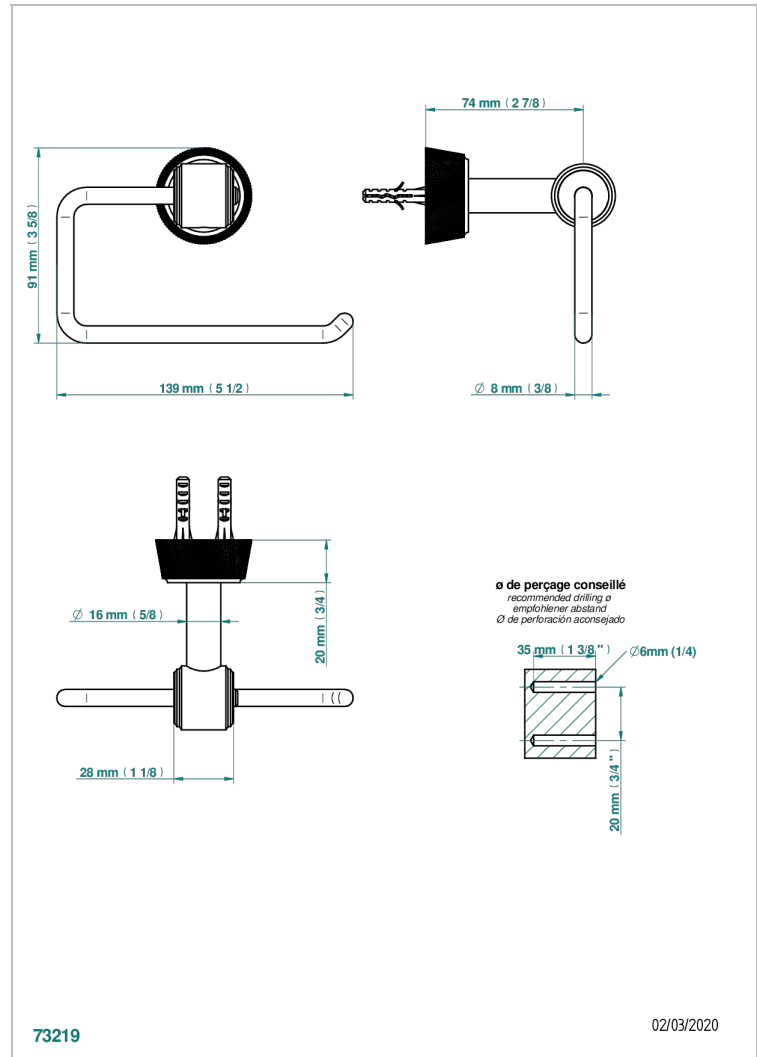

CORVAIR PORTORO

U8H-538A

Toilet paper holder, single mount without cover

THG[®]
PARIS

CHARACTERISTIC

- Corvaair Portoro
- Toilet paper holder, single mount without cover

AVAILABLE FINITIONS

Black ceram - D30
Blush PVD - H62
Brass color PVD - H49
Brown bronze color PVD - F33
Chrome polished - A02
Gold color PVD - H52

Matt nickel color PVD - H56
Nickel color PVD - H55
Nickel polished - B01
Soft gold - F30
Soft matt gold - F31
Umber PVD - H66